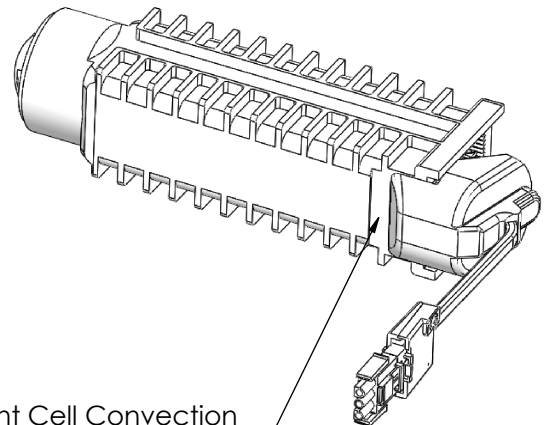

Total Control

CELL OPTIONS

PPC1:
PPC1 Replacement Cell with Female Unions

PPC3:
PPC3 Replacement Cell with Female Unions

PPC1NU:
PPC1 Replacement Cell
with No Unions

PPC3NU:
PPC3 Replacement Cell
with No Unions

PPC4:
PPC4 Replacement Cell
with Female Unions

PPC5:
PPC5 Replacement Cell
with Female Unions
(Commercial)
for Single Cell Manifold

PPC4NU:
PPC4 Replacement Cell
with No Unions

PPC5NU:
PPC5 Replacement Cell with
No Unions (Commercial)

PPC5MF:
PPC5 Replacement Cell
Male/Female Unions
(Commercial)
for Multiple Cell Manifold

PPC5MLCC25:
PPC5 Replacement Cell Convection
(MATE-N-LOK)
25 ft Cord

MANIFOLD ACCESSORIES/TOOLS

Total Control

996:
Cap Kit