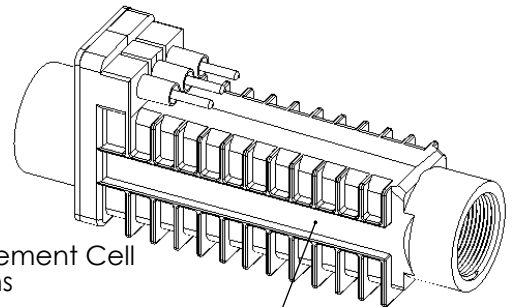

MULTIPLE SYSTEM MANIFOLD

For Use With Dual Power Supply Systems

Total Control

PART #	DESCRIPTION	PAGE #
941-215C-A	Manifold Commercial with 2 PPC5MF Cells	68
938-SC	Spacer Cell for Maintenance	69
To convert from dual to triple system, add PLA0046, PPC5MF and Power Supply of choice, ST-220/DIG-220 /75003, typically ST-220 is used.		

Total Control

CELL OPTIONS

PPC1:
PPC1 Replacement Cell with Female Unions

PPC3:
PPC3 Replacement Cell with Female Unions

PPC1NU:
PPC1 Replacement Cell
with No Unions

PPC3NU:
PPC3 Replacement Cell
with No Unions

PPC4:
PPC4 Replacement Cell
with Female Unions

PPC5:
PPC5 Replacement Cell
with Female Unions
(Commercial)
for Single Cell Manifold

PPC4NU:
PPC4 Replacement Cell
with No Unions

PPC5NU:
PPC5 Replacement Cell with
No Unions (Commercial)