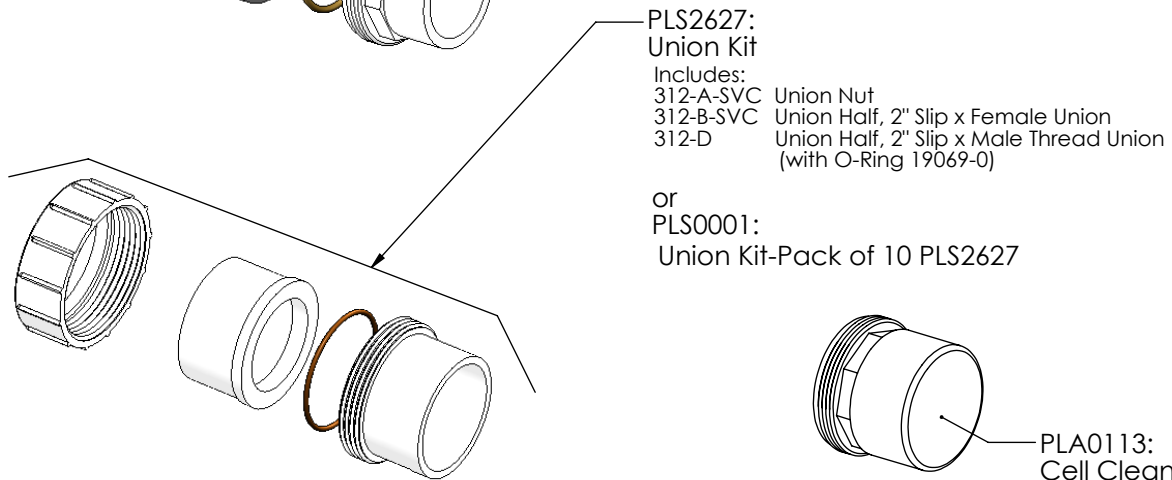

PPC5MF:
PPC5 Replacement Cell
Male/Female Unions
(Commercial)
for Multiple Cell Manifold

PPC5MLCC25:
PPC5 Replacement Cell Convection
(MATE-N-LOK)
25 ft Cord

MANIFOLD ACCESSORIES/TOOLS

Total Control

996:
Cap Kit

996 Shown on Manifold
Base Assembly

Total Control MANIFOLD ACCESSORIES/TOOLS

75001 Pool Chemistry Controller Parts

**Total Control
75001**

*Cannot be ordered separately

**Total Control
75001**

75001 Pool Chemistry Controller Parts