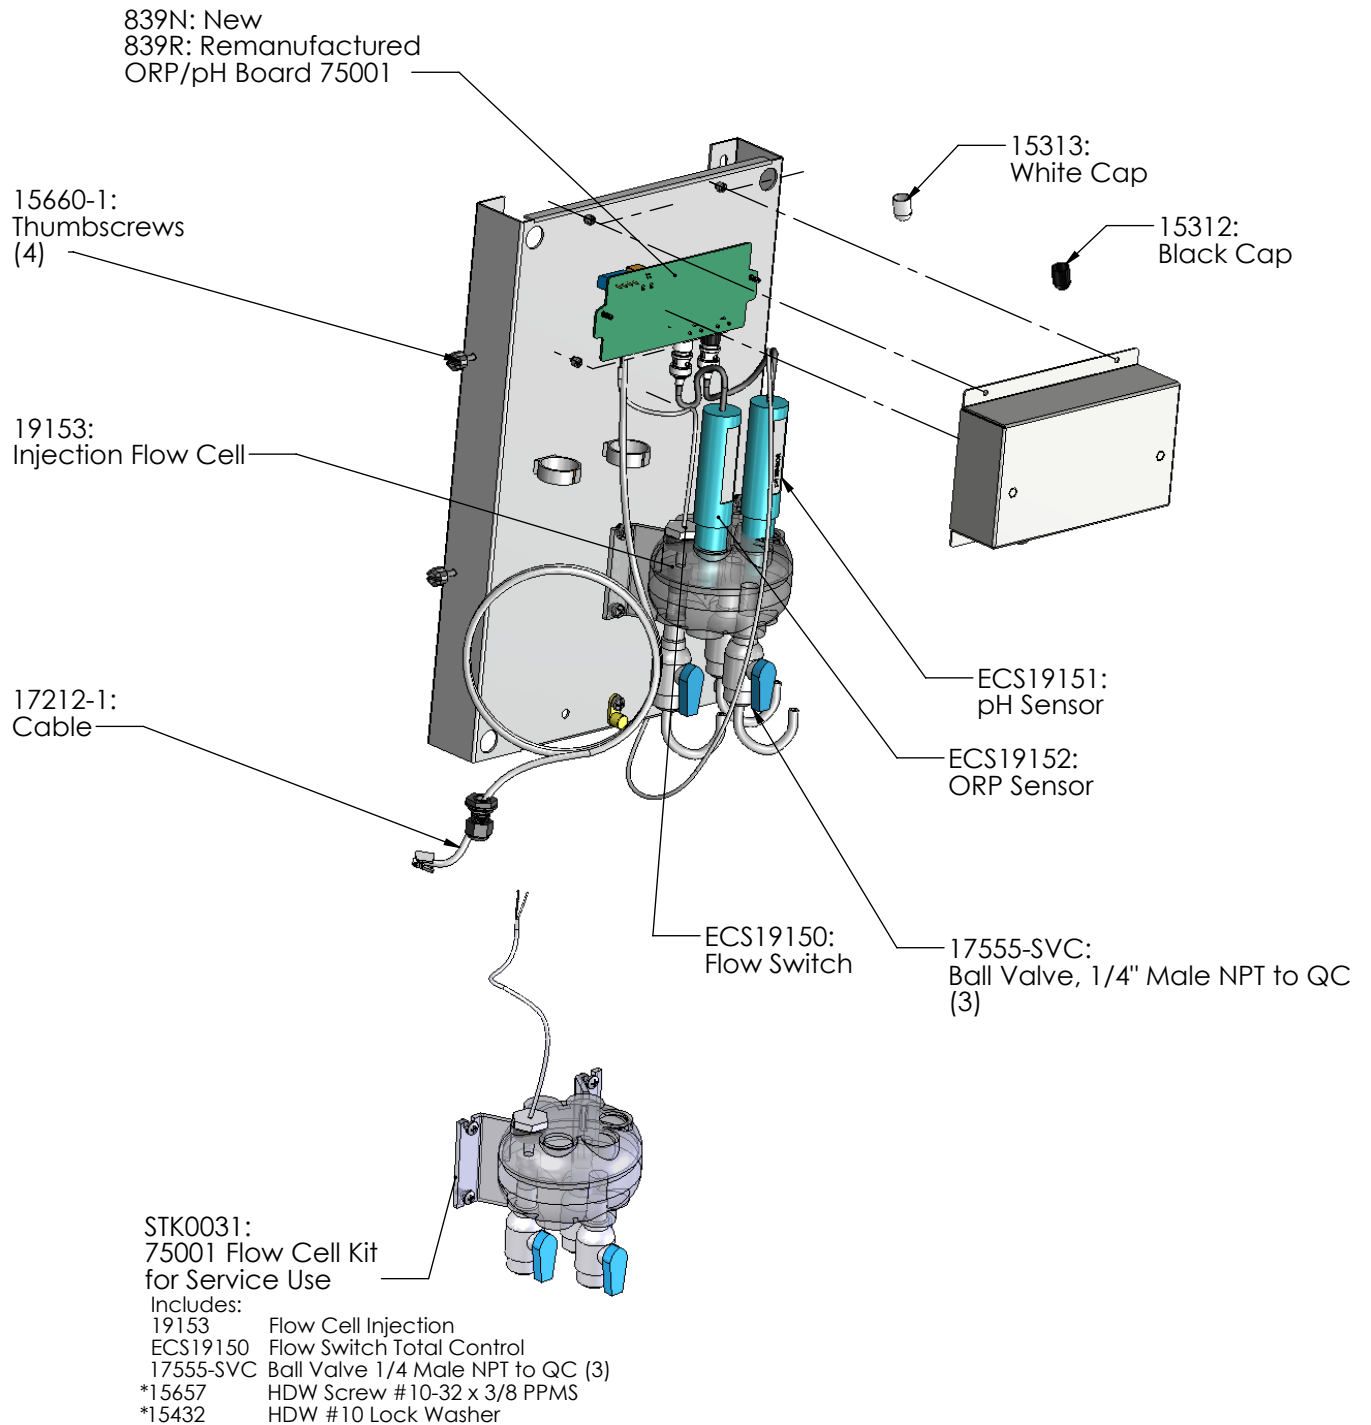

996 Shown on Manifold
Base Assembly

Total Control MANIFOLD ACCESSORIES/TOOLS

75001 Pool Chemistry Controller Parts

**Total Control
75001**

*Cannot be ordered separately

**Total Control
75001**

75001 Pool Chemistry Controller Parts