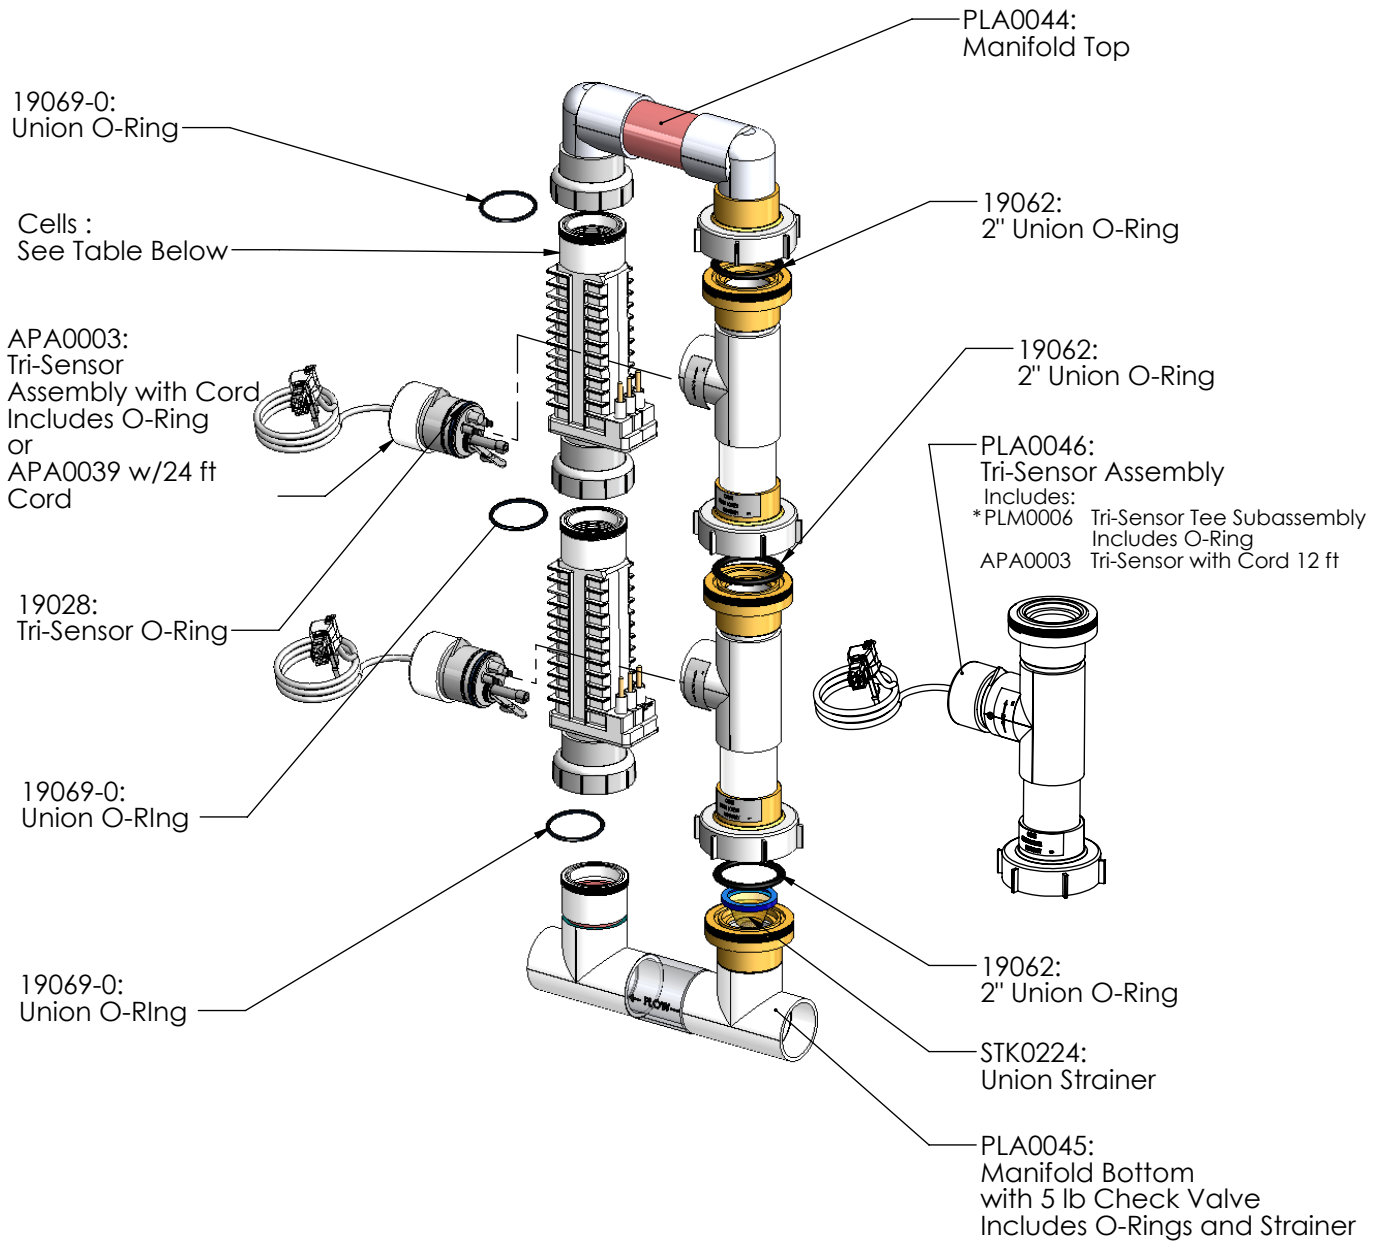

*Cannot be ordered separately

75003 Power Supply Parts

**Total Control
75003**

*Cannot be ordered separately

SINGLE SYSTEM MANIFOLDS

PART #	DESCRIPTION	PAGE
PPM1	Manifold Assy with PPC1 Cell	68
PPM3	Manifold Assy with PPC3 Cell	68
PPM4	Manifold Assy with PPC4 Cell	68
PPM5	Manifold Assy with PPC5 Cell	68
PPM1M	Manifold Assy with PPC1 Cell and Metric Adapters	68
PPM3M	Manifold Assy with PPC3 Cell and Metric Adapters	68
PPM4M	Manifold Assy with PPC4 Cell and Metric Adapters	68
PPM5M	Manifold Assy with PPC5 Cell and Metric Adapters	68
APK0006	Spacer Cell for Maintenance	69

MULTIPLE SYSTEM MANIFOLD

For Use With Dual Power Supply Systems

Total Control

PART #	DESCRIPTION	PAGE #
941-215C-A	Manifold Commercial with 2 PPC5MF Cells	68
938-SC	Spacer Cell for Maintenance	69
To convert from dual to triple system, add PLA0046, PPC5MF and Power Supply of choice, ST-220/DIG-220 /75003, typically ST-220 is used.		

Total Control

CELL OPTIONS

PPC1:
PPC1 Replacement Cell with Female Unions

PPC3:
PPC3 Replacement Cell with Female Unions

PPC1NU:
PPC1 Replacement Cell
with No Unions

PPC3NU:
PPC3 Replacement Cell
with No Unions

75018:
Stenner Pump #1 Head Replacement