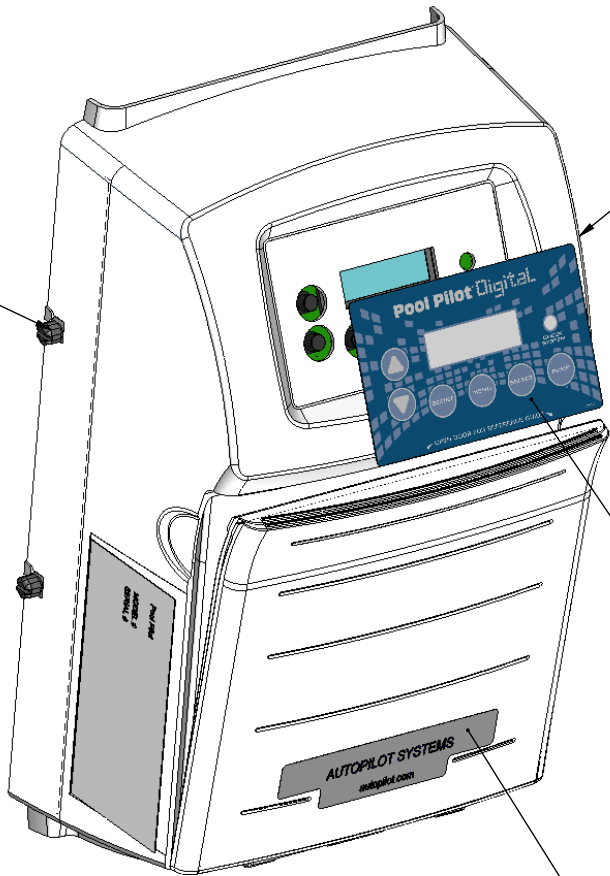

75008:
Acid Feeder Relay Box
(Note: Required if 75003
internal relay is used for
another function, such
as pump control)

Dual System Manifold

Dual System Manifold Types

PART #	DESCRIPTION	PAGE #
941-215C-A	Manifold Commercial	67
938-SC	Spacer Cell	69

**Total Control
75003**

75003 Power Supply Parts

15660-1:
Thumbscrews
(4)

16243:
Cover Assy 75003

Includes:

- *16265 Cover for 75003
- *16266 Door for 75003
- 15660-1 Black Hybrid Fasteners
- LBP0116 Label, 75003 Control Panel
- LBP0135 Label, Front Panel for 75003
- *18251/DIG-L1 Label, 75003 Bullets
- *18251/DIG-R3 Label, 75003 Bullets
- *FAP0094 Screw, 4 X 1/2 Pan Phillips
- *18330 Label, Data Plate
- *18329 Label, Wiring Diagram

LBP0116:
Label, 75003
Control Panel

LBP0135:
Label, Front Panel
for 75003

952-SVC:
Cell Cord 12 ft with 3 Pin MATE-N-LOK Connector
Included with 75003
or
952-24:
Cell Cord 24 ft

19050:
Red Protective Cap