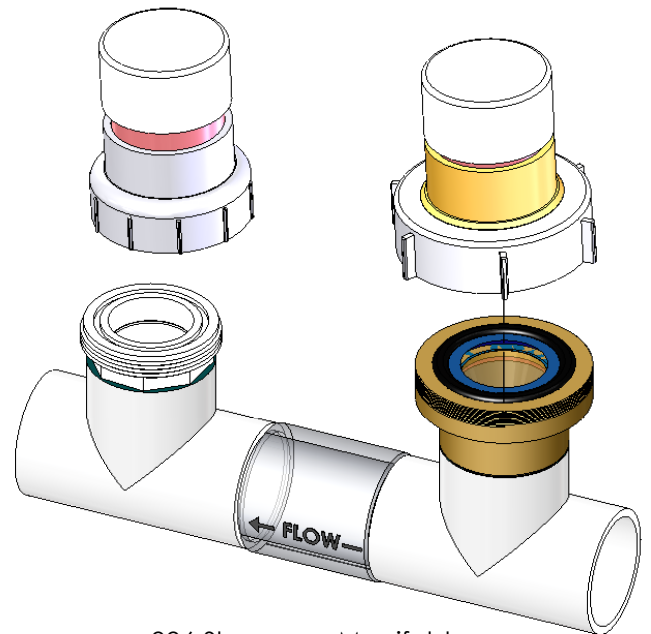

PPC5MF:
PPC5 Replacement Cell
Male/Female Unions
(Commercial)
for Multiple Cell Manifold

PPC5MLCC25:
PPC5 Replacement Cell Convection
(MATE-N-LOK)
25 ft Cord

MANIFOLD ACCESSORIES/TOOLS

Total Control

996:
Cap Kit

996 Shown on Manifold
Base Assembly

Total Control MANIFOLD ACCESSORIES/TOOLS

75001 Pool Chemistry Controller Parts

**Total Control
75001**

*Cannot be ordered separately

**Total Control
75001**

75001 Pool Chemistry Controller Parts