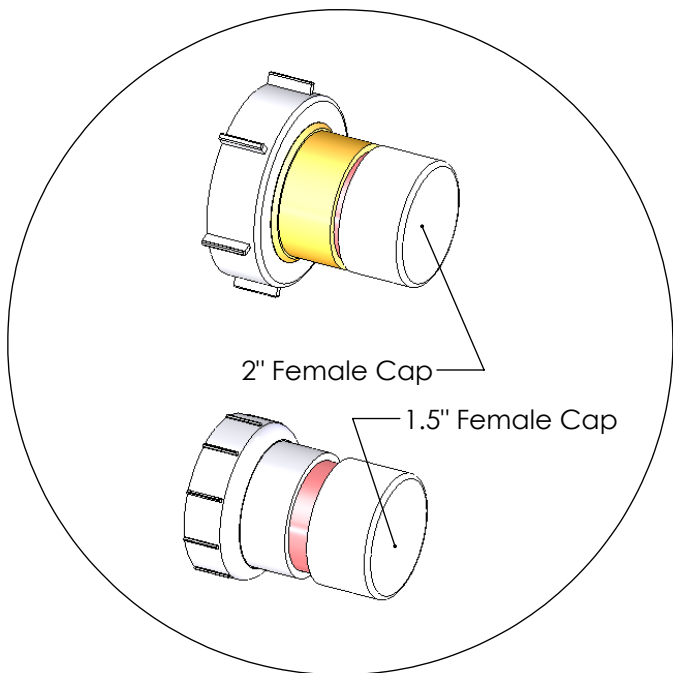

PPC5MF:
PPC5 Replacement Cell
Male/Female Unions
(Commercial)
for Multiple Cell Manifold

PPC5MLCC25:
PPC5 Replacement Cell Convection
(MATE-N-LOK)
25 ft Cord

MANIFOLD ACCESSORIES/TOOLS

Total Control

996:
Cap Kit

996 Shown on Manifold
Base Assembly

Total Control MANIFOLD ACCESSORIES/TOOLS

75001 Pool Chemistry Controller Parts

**Total Control
75001**

*Cannot be ordered separately

**Total Control
75001**

75001 Pool Chemistry Controller Parts