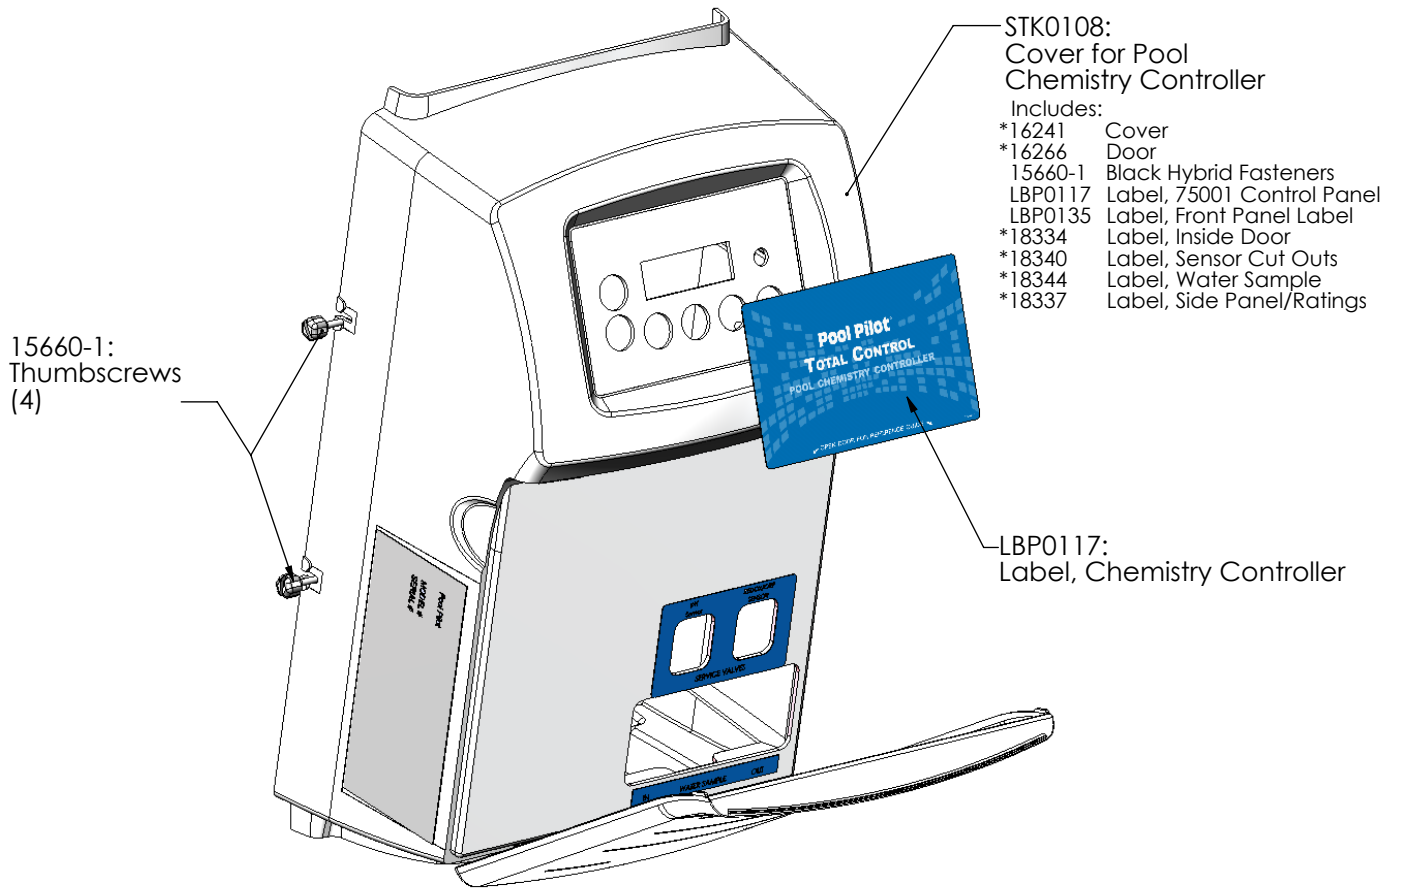

75001 Pool Chemistry Controller Parts

**Total Control
75001**

*Cannot be ordered separately