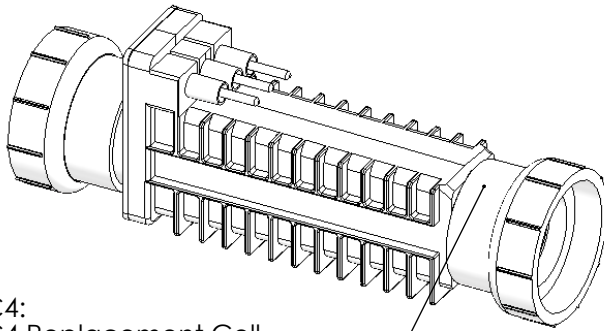

MULTIPLE SYSTEM MANIFOLD

For Use With Dual Power Supply Systems

Total Control

PART #	DESCRIPTION	PAGE #
941-215C-A	Manifold Commercial with 2 PPC5MF Cells	68
938-SC	Spacer Cell for Maintenance	69
To convert from dual to triple system, add PLA0046, PPC5MF and Power Supply of choice, ST-220/DIG-220 /75003, typically ST-220 is used.		

Total Control

CELL OPTIONS

PPC1:
PPC1 Replacement Cell with Female Unions

PPC3:
PPC3 Replacement Cell with Female Unions

PPC1NU:
PPC1 Replacement Cell
with No Unions

PPC3NU:
PPC3 Replacement Cell
with No Unions