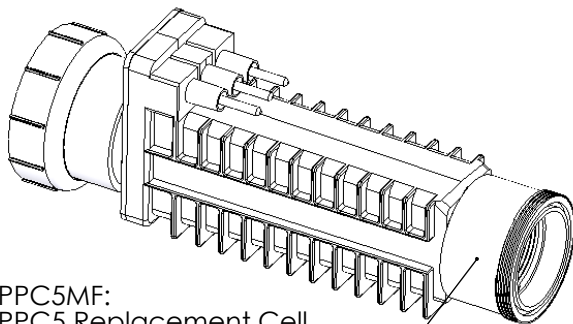

MULTIPLE SYSTEM MANIFOLD

For Use With Dual Power Supply Systems

Total Control

PART #	DESCRIPTION	PAGE #
941-215C-A	Manifold Commercial with 2 PPC5MF Cells	68
938-SC	Spacer Cell for Maintenance	69
To convert from dual to triple system, add PLA0046, PPC5MF and Power Supply of choice, ST-220/DIG-220 /75003, typically ST-220 is used.		

Total Control

CELL OPTIONS

PPC1:
PPC1 Replacement Cell with Female Unions

PPC3:
PPC3 Replacement Cell with Female Unions

PPC1NU:
PPC1 Replacement Cell
with No Unions

PPC3NU:
PPC3 Replacement Cell
with No Unions

PPC4:
PPC4 Replacement Cell
with Female Unions

PPC5:
PPC5 Replacement Cell
with Female Unions
(Commercial)
for Single Cell Manifold

PPC4NU:
PPC4 Replacement Cell
with No Unions

PPC5NU:
PPC5 Replacement Cell with
No Unions (Commercial)