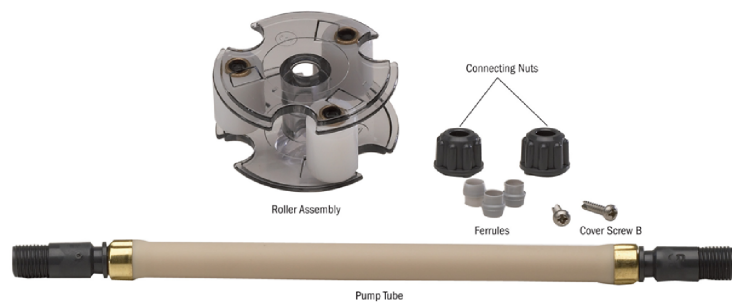

M100A6:
Stenner 45MP Gear Motor 120V/60Hz 10' Power Cord
M101A6:
Stenner 45MP Gear Motor 220V/60Hz 10' Power Cord
M102A6:
Stenner 45MP Gear Motor 230V/50Hz 10' Power Cord

STK0088:
Stenner Pump #1 Head Service Kit