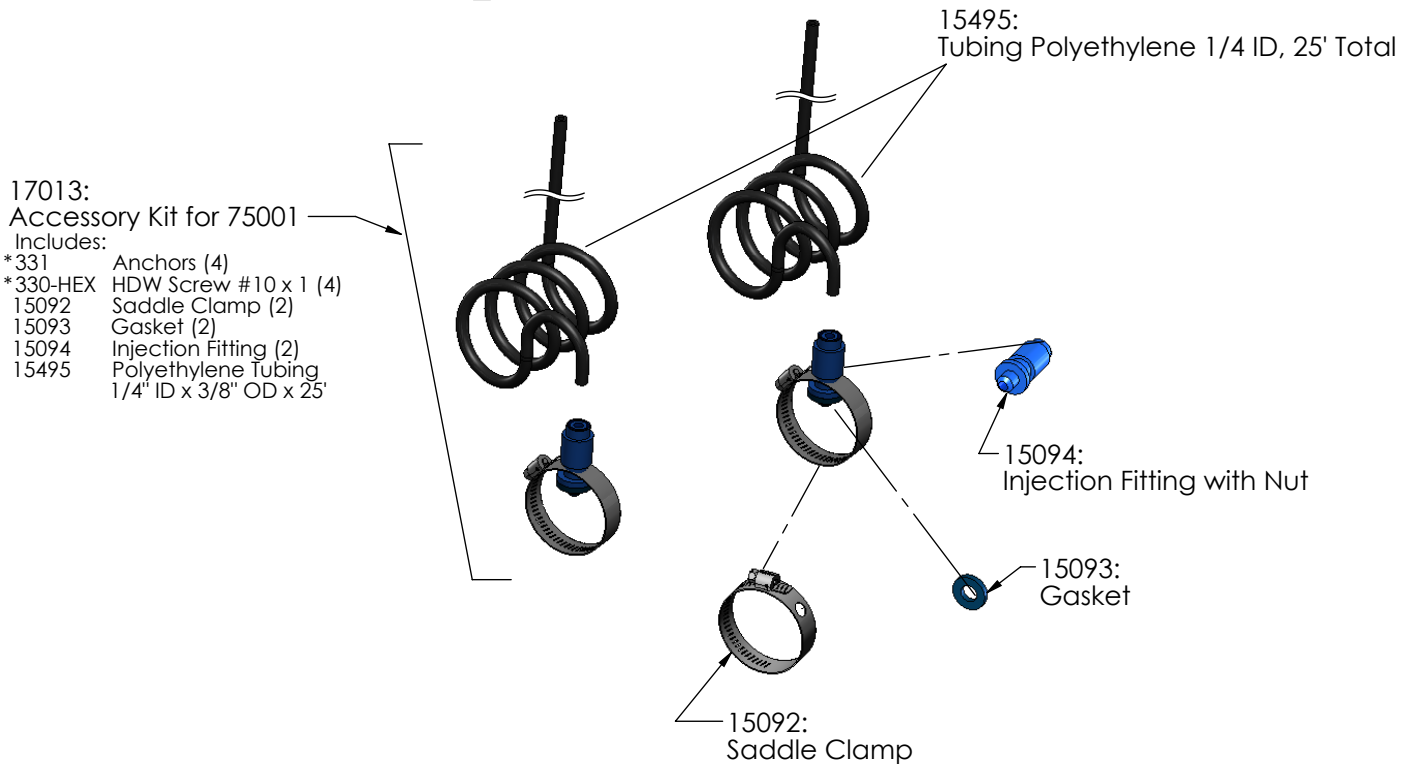

PPC5MF:
PPC5 Replacement Cell
Male/Female Unions
(Commercial)
for Multiple Cell Manifold

PPC5MLCC25:
PPC5 Replacement Cell Convection
(MATE-N-LOK)
25 ft Cord

MANIFOLD ACCESSORIES/TOOLS

Total Control

996:
Cap Kit

996 Shown on Manifold
Base Assembly

Total Control MANIFOLD ACCESSORIES/TOOLS

75001 Pool Chemistry Controller Parts

**Total Control
75001**

*Cannot be ordered separately

**Total Control
75001**

75001 Pool Chemistry Controller Parts

75018:
Stenner Pump #1 Head Replacement