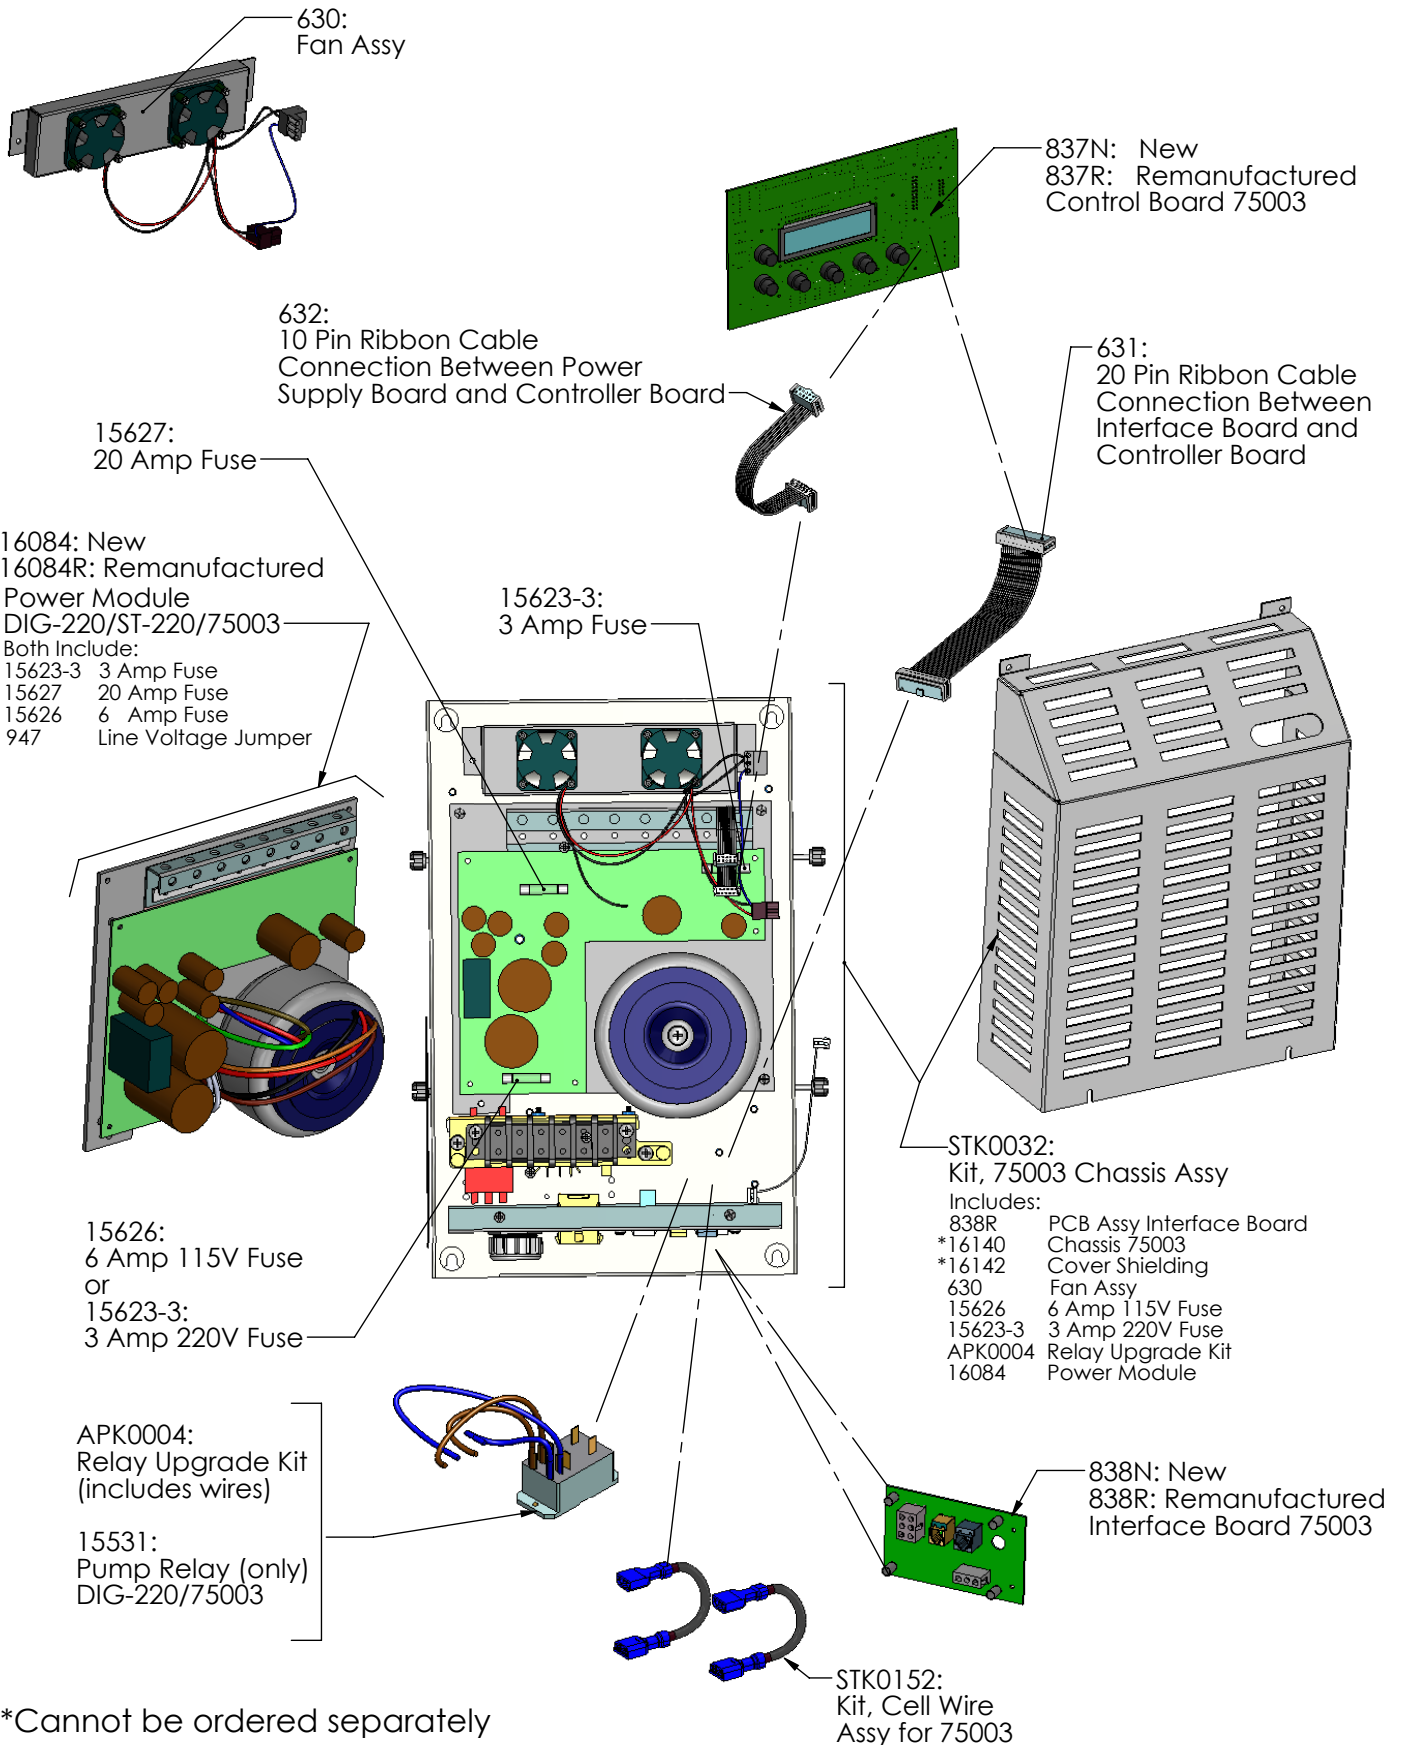

**Total Control
75003**

75003 Power Supply Parts

15660-1:
Thumbscrews
(4)

16243:
Cover Assy 75003

Includes:

- *16265 Cover for 75003
- *16266 Door for 75003
- 15660-1 Black Hybrid Fasteners
- LBP0116 Label, 75003 Control Panel
- LBP0135 Label, Front Panel for 75003
- *18251/DIG-L1 Label, 75003 Bullets
- *18251/DIG-R3 Label, 75003 Bullets
- *FAP0094 Screw, 4 X 1/2 Pan Phillips
- *18330 Label, Data Plate
- *18329 Label, Wiring Diagram

LBP0116:
Label, 75003
Control Panel

LBP0135:
Label, Front Panel
for 75003

952-SVC:
Cell Cord 12 ft with 3 Pin MATE-N-LOK Connector
Included with 75003
or
952-24:
Cell Cord 24 ft

19050:
Red Protective Cap

*Cannot be ordered separately

75003 Power Supply Parts

**Total Control
75003**

*Cannot be ordered separately

SINGLE SYSTEM MANIFOLDS

PART #	DESCRIPTION	PAGE
PPM1	Manifold Assy with PPC1 Cell	68
PPM3	Manifold Assy with PPC3 Cell	68
PPM4	Manifold Assy with PPC4 Cell	68
PPM5	Manifold Assy with PPC5 Cell	68
PPM1M	Manifold Assy with PPC1 Cell and Metric Adapters	68
PPM3M	Manifold Assy with PPC3 Cell and Metric Adapters	68
PPM4M	Manifold Assy with PPC4 Cell and Metric Adapters	68
PPM5M	Manifold Assy with PPC5 Cell and Metric Adapters	68
APK0006	Spacer Cell for Maintenance	69

MULTIPLE SYSTEM MANIFOLD

For Use With Dual Power Supply Systems

Total Control

PART #	DESCRIPTION	PAGE #
941-215C-A	Manifold Commercial with 2 PPC5MF Cells	68
938-SC	Spacer Cell for Maintenance	69
To convert from dual to triple system, add PLA0046, PPC5MF and Power Supply of choice, ST-220/DIG-220 /75003, typically ST-220 is used.		