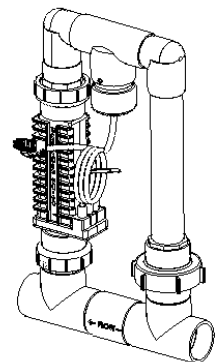

Single System Manifold

Single System Manifold Types

PART #	DESCRIPTION	PAGE #
PPM1	Manifold Assy with PPC1 Cell	66
PPM3	Manifold Assy with PPC3 Cell	66
PPM4	Manifold Assy with PPC4 Cell	66
PPM5	Manifold Assy with PPC5 Cell	66
PPM1M	Manifold Assy with PPC1 Cell and Metric Adapters	66
PPM3M	Manifold Assy with PPC3 Cell and Metric Adapters	66
PPM4M	Manifold Assy with PPC4 Cell and Metric Adapters	66
PPM5M	Manifold Assy with PPC5 Cell and Metric Adapters	66
APK0006	Spacer Cell for Maintenance	69