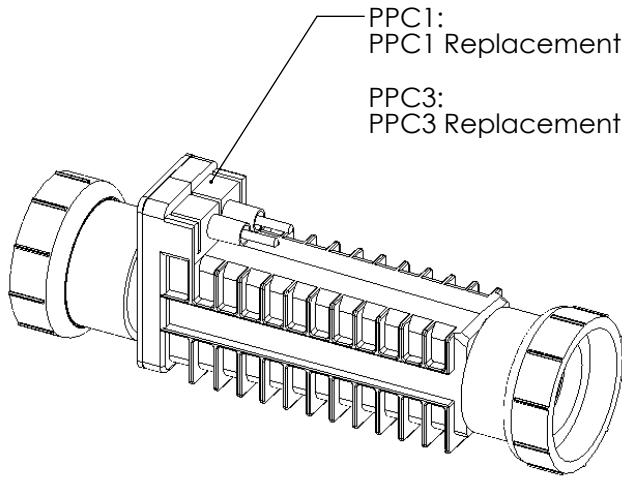

*Cannot be ordered separately

75003 Power Supply Parts

**Total Control
75003**

*Cannot be ordered separately

SINGLE SYSTEM MANIFOLDS

PART #	DESCRIPTION	PAGE
PPM1	Manifold Assy with PPC1 Cell	68
PPM3	Manifold Assy with PPC3 Cell	68
PPM4	Manifold Assy with PPC4 Cell	68
PPM5	Manifold Assy with PPC5 Cell	68
PPM1M	Manifold Assy with PPC1 Cell and Metric Adapters	68
PPM3M	Manifold Assy with PPC3 Cell and Metric Adapters	68
PPM4M	Manifold Assy with PPC4 Cell and Metric Adapters	68
PPM5M	Manifold Assy with PPC5 Cell and Metric Adapters	68
APK0006	Spacer Cell for Maintenance	69

MULTIPLE SYSTEM MANIFOLD

For Use With Dual Power Supply Systems

Total Control

PART #	DESCRIPTION	PAGE #
941-215C-A	Manifold Commercial with 2 PPC5MF Cells	68
938-SC	Spacer Cell for Maintenance	69
To convert from dual to triple system, add PLA0046, PPC5MF and Power Supply of choice, ST-220/DIG-220 /75003, typically ST-220 is used.		

Total Control

CELL OPTIONS

PPC1:
PPC1 Replacement Cell with Female Unions

PPC3:
PPC3 Replacement Cell with Female Unions

PPC1NU:
PPC1 Replacement Cell
with No Unions

PPC3NU:
PPC3 Replacement Cell
with No Unions