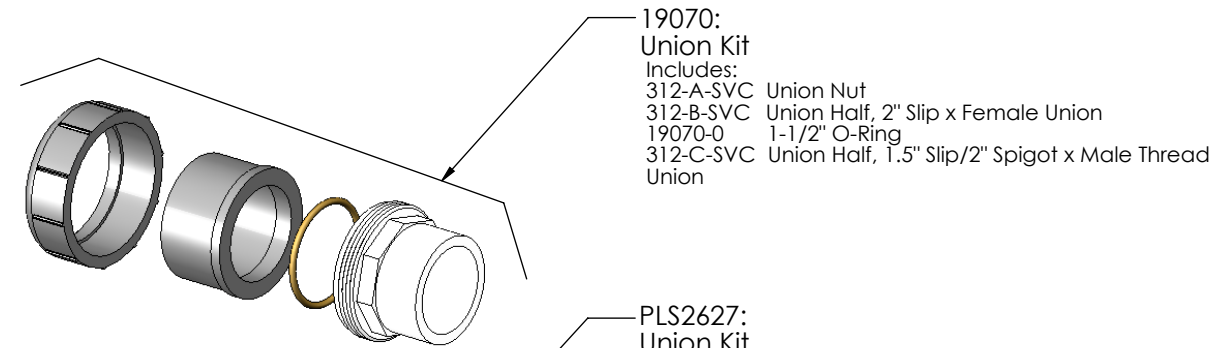

Total Control MANIFOLD ACCESSORIES/TOOLS