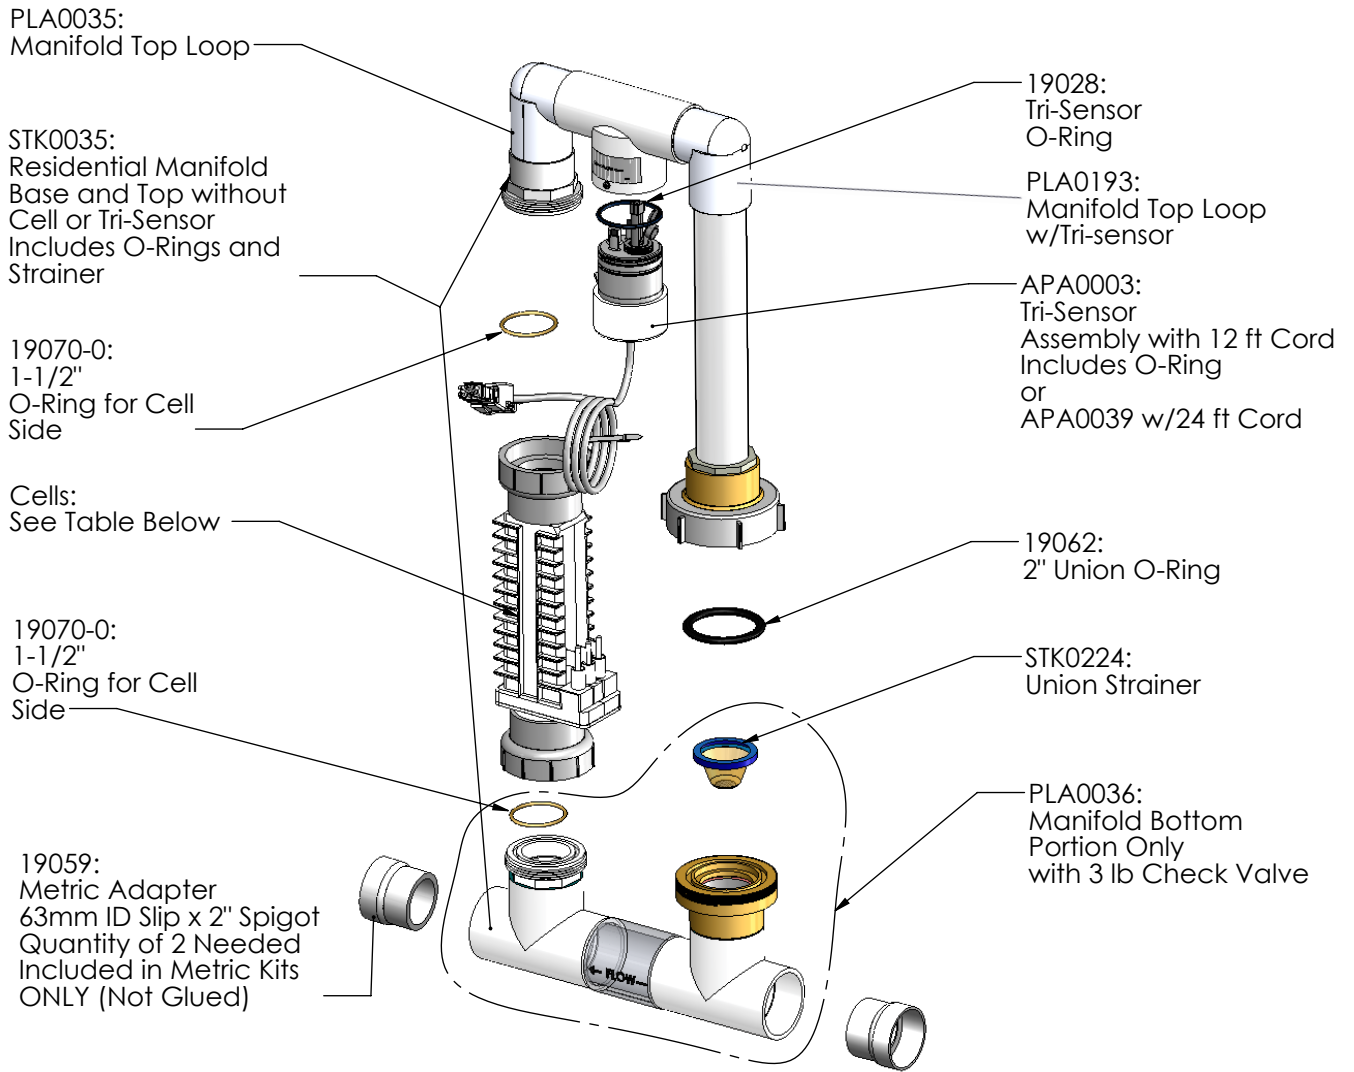

*Cannot be ordered separately

75003 Power Supply Parts

**Total Control
75003**

*Cannot be ordered separately

SINGLE SYSTEM MANIFOLDS

PART #	DESCRIPTION	PAGE
PPM1	Manifold Assy with PPC1 Cell	68
PPM3	Manifold Assy with PPC3 Cell	68
PPM4	Manifold Assy with PPC4 Cell	68
PPM5	Manifold Assy with PPC5 Cell	68
PPM1M	Manifold Assy with PPC1 Cell and Metric Adapters	68
PPM3M	Manifold Assy with PPC3 Cell and Metric Adapters	68
PPM4M	Manifold Assy with PPC4 Cell and Metric Adapters	68
PPM5M	Manifold Assy with PPC5 Cell and Metric Adapters	68
APK0006	Spacer Cell for Maintenance	69

MULTIPLE SYSTEM MANIFOLD

For Use With Dual Power Supply Systems

Total Control

PART #	DESCRIPTION	PAGE #
941-215C-A	Manifold Commercial with 2 PPC5MF Cells	68
938-SC	Spacer Cell for Maintenance	69
To convert from dual to triple system, add PLA0046, PPC5MF and Power Supply of choice, ST-220/DIG-220 /75003, typically ST-220 is used.		

Total Control

CELL OPTIONS

PPC1:
PPC1 Replacement Cell with Female Unions

PPC3:
PPC3 Replacement Cell with Female Unions

PPC1NU:
PPC1 Replacement Cell
with No Unions

PPC3NU:
PPC3 Replacement Cell
with No Unions

75018:
Stenner Pump #1 Head Replacement