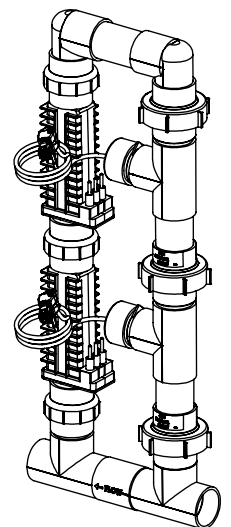

Stenner Pump/Tank

Single System Manifold

Single System Manifold Types

PART #	DESCRIPTION	PAGE #
PPM1	Manifold Assy with PPC1 Cell	66
PPM3	Manifold Assy with PPC3 Cell	66
PPM4	Manifold Assy with PPC4 Cell	66
PPM5	Manifold Assy with PPC5 Cell	66
PPM1M	Manifold Assy with PPC1 Cell and Metric Adapters	66
PPM3M	Manifold Assy with PPC3 Cell and Metric Adapters	66
PPM4M	Manifold Assy with PPC4 Cell and Metric Adapters	66
PPM5M	Manifold Assy with PPC5 Cell and Metric Adapters	66
APK0006	Spacer Cell for Maintenance	69

75008:
Acid Feeder Relay Box
(Note: Required if 75003
internal relay is used for
another function, such
as pump control)

Dual System Manifold

Dual System Manifold Types

PART #	DESCRIPTION	PAGE #
941-215C-A	Manifold Commercial	67
938-SC	Spacer Cell	69

**Total Control
75003**

75003 Power Supply Parts

15660-1:
Thumbscrews
(4)

16243:
Cover Assy 75003

Includes:

- *16265 Cover for 75003
- *16266 Door for 75003
- 15660-1 Black Hybrid Fasteners
- LBP0116 Label, 75003 Control Panel
- LBP0135 Label, Front Panel for 75003
- *18251/DIG-L1 Label, 75003 Bullets
- *18251/DIG-R3 Label, 75003 Bullets
- *FAP0094 Screw, 4 X 1/2 Pan Phillips
- *18330 Label, Data Plate
- *18329 Label, Wiring Diagram

75018:
Stenner Pump #1 Head Replacement