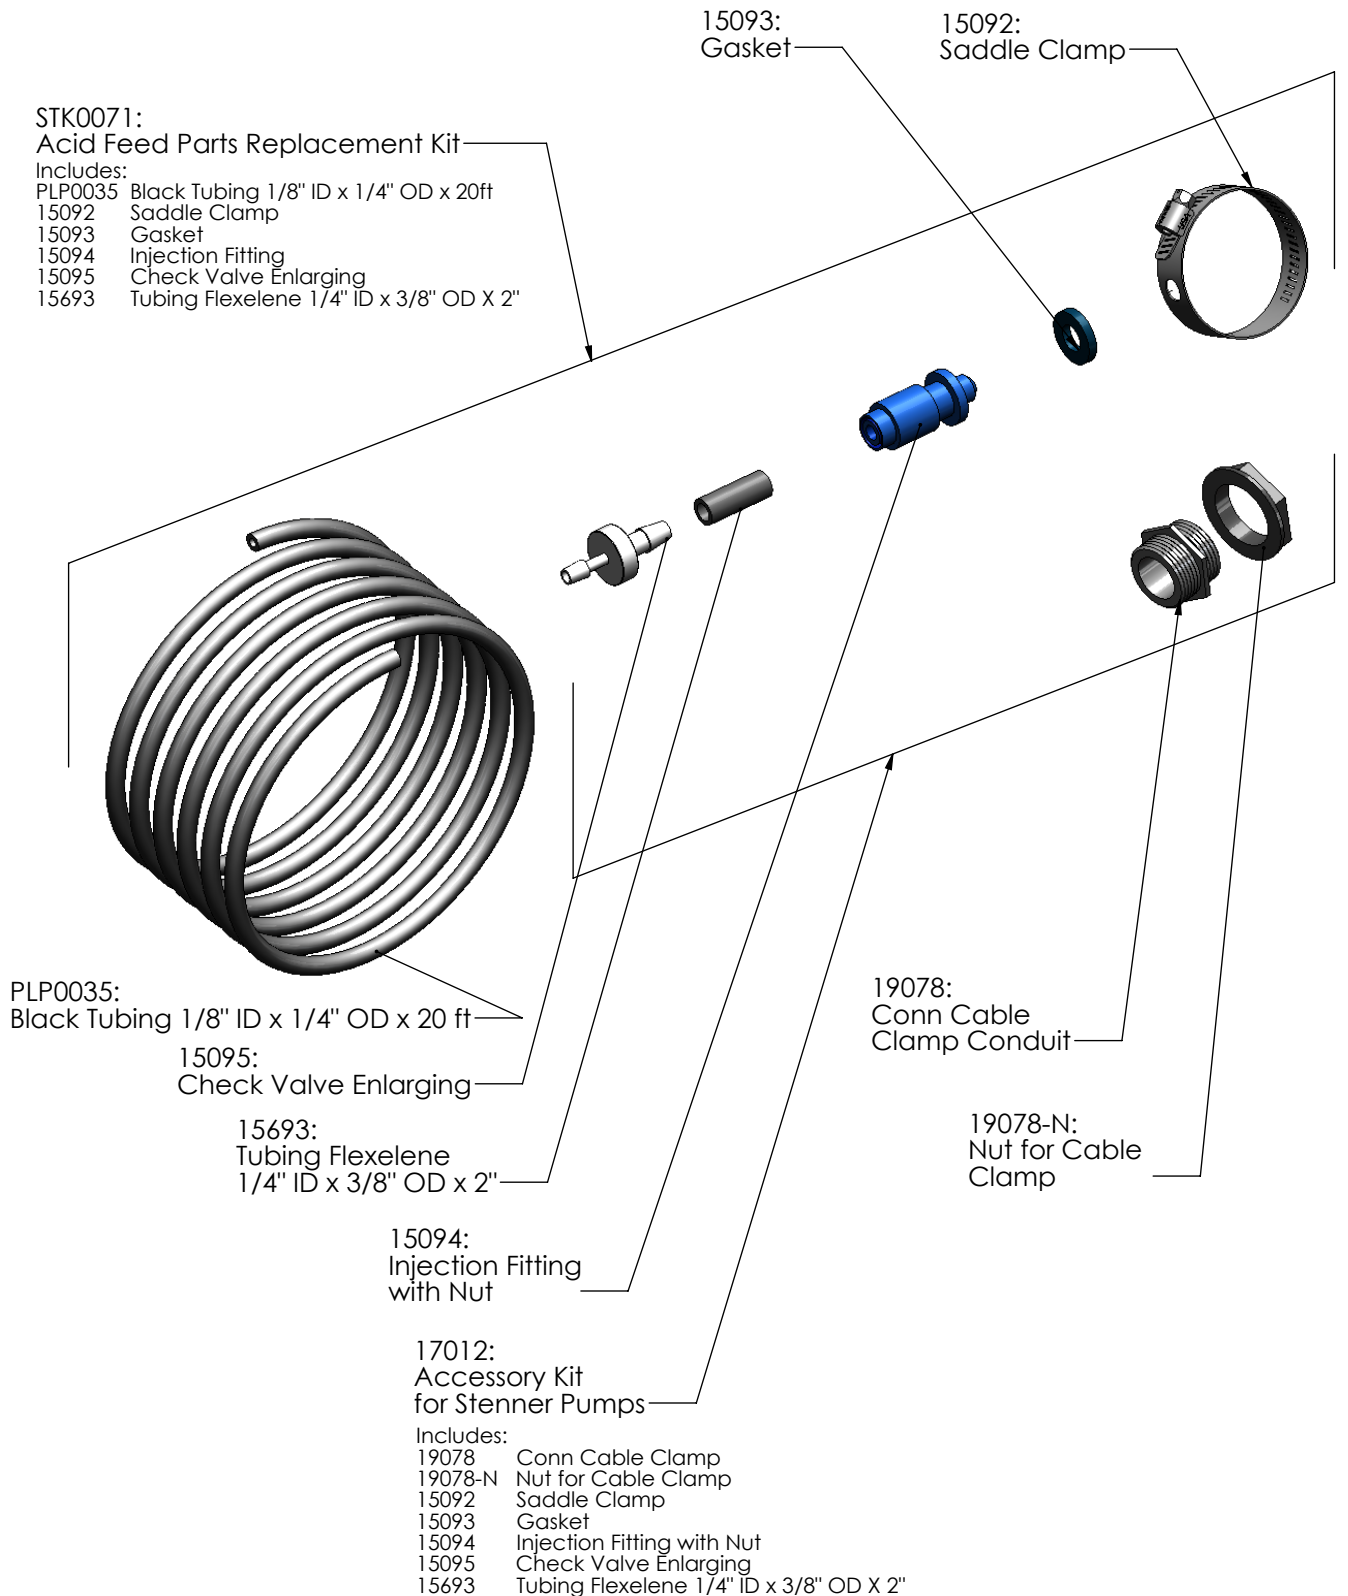

Injection Fitting

Strainer

#1 Sanoprene Tube

Ferrules

STENNER SYSTEM ACCESSORIES

STENNER SYSTEM ACCESSORIES

Total Control
Stenner

Stenner Motors and Pumps