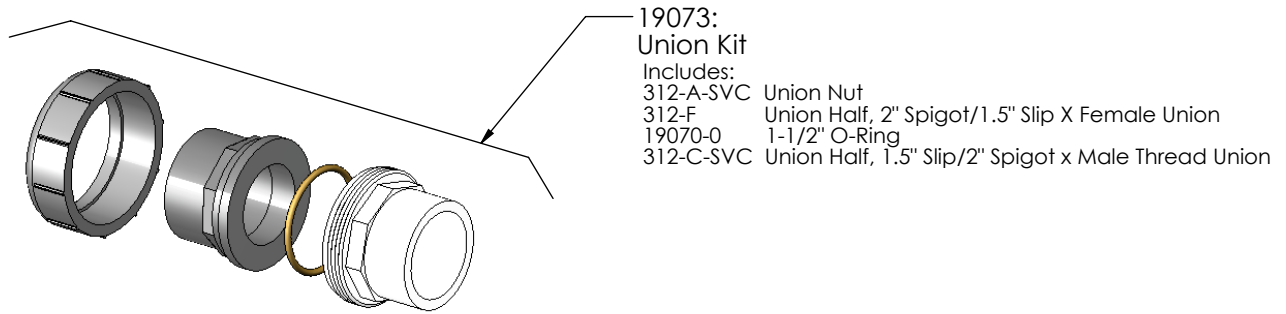

Total Control MANIFOLD ACCESSORIES/TOOLS