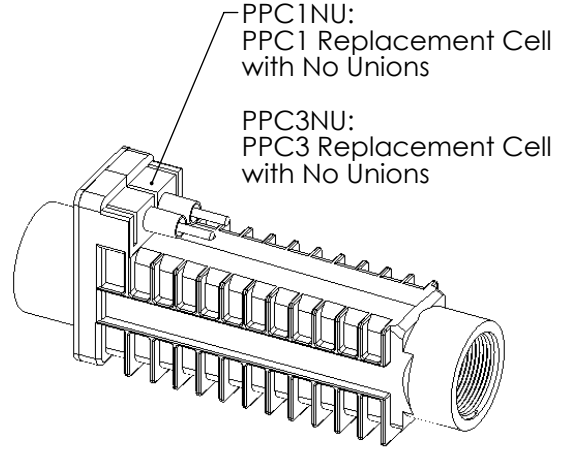

MULTIPLE SYSTEM MANIFOLD

For Use With Dual Power Supply Systems

Total Control

PART #	DESCRIPTION	PAGE #
941-215C-A	Manifold Commercial with 2 PPC5MF Cells	68
938-SC	Spacer Cell for Maintenance	69
To convert from dual to triple system, add PLA0046, PPC5MF and Power Supply of choice, ST-220/DIG-220 /75003, typically ST-220 is used.		

Total Control

CELL OPTIONS

PPC1:
PPC1 Replacement Cell with Female Unions

PPC3:
PPC3 Replacement Cell with Female Unions

PPC1NU:
PPC1 Replacement Cell
with No Unions

PPC3NU:
PPC3 Replacement Cell
with No Unions