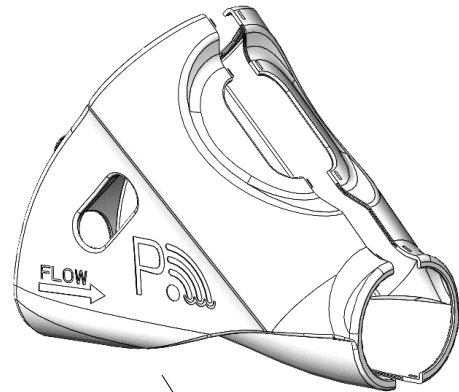

PART#	DESCRIPTION
CS30	ChlorSync® 30,000 Gallon Cell
CS40	ChlorSync® 40,000 Gallon Cell
CS50	ChlorSync® 50,000 Gallon Cell
ECP0312	ChlorSync® Power Center
ECP0343	PoolSync®

ChlorSync®

STK0227:
Acid Wash Cleaning Kit

ChlorSync®

STK0240:
Flow Bypass Kit

STK0228:
Union Coupling Kit

- Includes:
- *PCP0373 Coupling Union (Black) Nut (2)
 - *PCP0372 Coupling Union (Black) Half (2)
 - *GKP0027 O-Ring (2)

STK0229: Tri-Sensor
Replacement Kit

- Includes:
- *ECA0417 Flow Switch Assy.
 - *GKP0025 O-Ring
 - *GKP0026 O-Ring

STK0230:
ChlorSync®
Cell Housing Kit

STK0231:
Union Coupling O-Ring Kit
(2)

*Cannot be ordered separately