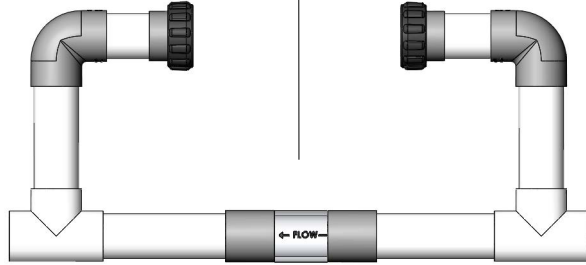

PART#	DESCRIPTION
CS30	ChlorSync® 30,000 Gallon Cell
CS40	ChlorSync® 40,000 Gallon Cell
CS50	ChlorSync® 50,000 Gallon Cell
ECP0312	ChlorSync® Power Center
ECP0343	PoolSync®

ChlorSync®

STK0227:
Acid Wash Cleaning Kit

ChlorSync®

STK0240:
Flow Bypass Kit

STK0228:
Union Coupling Kit

- Includes:
- *PCP0373 Coupling Union (Black) Nut (2)
 - *PCP0372 Coupling Union (Black) Half (2)
 - *GKP0027 O-Ring (2)

STK0229: Tri-Sensor
Replacement Kit

- Includes:
- *ECA0417 Flow Switch Assy.
 - *GKP0025 O-Ring
 - *GKP0026 O-Ring

STK0230:
ChlorSync®
Cell Housing Kit

STK0231:
Union Coupling O-Ring Kit
(2)

*Cannot be ordered separately