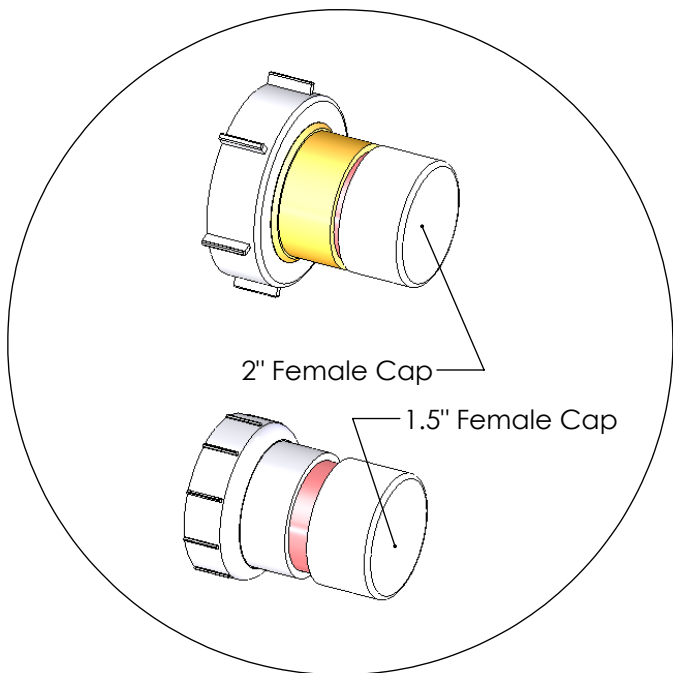

PPC5MLCC25:
PPC5 Replacement Cell Convection
(MATE-N-LOK)
25 ft Cord

MANIFOLD ACCESSORIES/TOOLS

Total Control

996:
Cap Kit

996 Shown on Manifold
Base Assembly

Total Control MANIFOLD ACCESSORIES/TOOLS

19073:
Union Kit
Includes:
312-A-SVC Union Nut
312-F Union Half, 2" Spigot/1.5" Slip X Female Union
19070-0 1-1/2" O-Ring
312-C-SVC Union Half, 1.5" Slip/2" Spigot x Male Thread Union