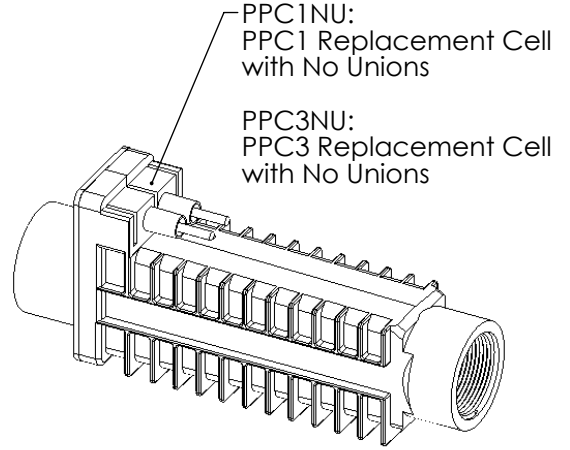

MULTIPLE SYSTEM MANIFOLD

For Use With Dual Power Supply Systems

Total Control

PART #	DESCRIPTION	PAGE #
941-215C-A	Manifold Commercial with 2 PPC5MF Cells	68
938-SC	Spacer Cell for Maintenance	69
To convert from dual to triple system, add PLA0046, PPC5MF and Power Supply of choice, ST-220/DIG-220 /75003, typically ST-220 is used.		

Total Control

CELL OPTIONS

PPC1:
PPC1 Replacement Cell with Female Unions

PPC1NU:
PPC1 Replacement Cell
with No Unions

PPC4:
PPC4 Replacement Cell
with Female Unions

PPC4NU:
PPC4 Replacement Cell
with No Unions