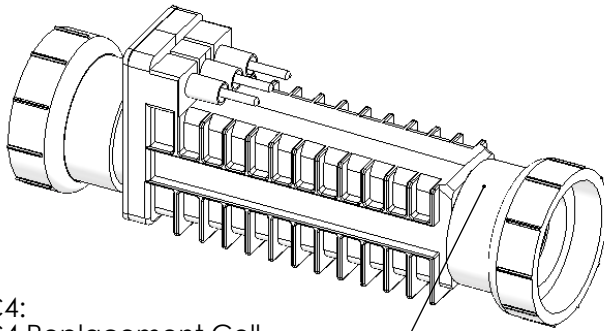

MULTIPLE SYSTEM MANIFOLD

For Use With Dual Power Supply Systems

Total Control

PART #	DESCRIPTION	PAGE #
941-215C-A	Manifold Commercial with 2 PPC5MF Cells	68
938-SC	Spacer Cell for Maintenance	69
To convert from dual to triple system, add PLA0046, PPC5MF and Power Supply of choice, ST-220/DIG-220 /75003, typically ST-220 is used.		

Total Control

CELL OPTIONS

PPC1:
PPC1 Replacement Cell with Female Unions

PPC1NU:
PPC1 Replacement Cell
with No Unions

PPC4:
PPC4 Replacement Cell
with Female Unions

PPC4NU:
PPC4 Replacement Cell
with No Unions

PPC5MLCC25:
PPC5 Replacement Cell Convection
(MATE-N-LOK)
25 ft Cord

MANIFOLD ACCESSORIES/TOOLS

Total Control

996:
Cap Kit

996 Shown on Manifold
Base Assembly

Total Control MANIFOLD ACCESSORIES/TOOLS

19073:
Union Kit
Includes:
312-A-SVC Union Nut
312-F Union Half, 2" Spigot/1.5" Slip X Female Union
19070-0 1-1/2" O-Ring
312-C-SVC Union Half, 1.5" Slip/2" Spigot x Male Thread Union