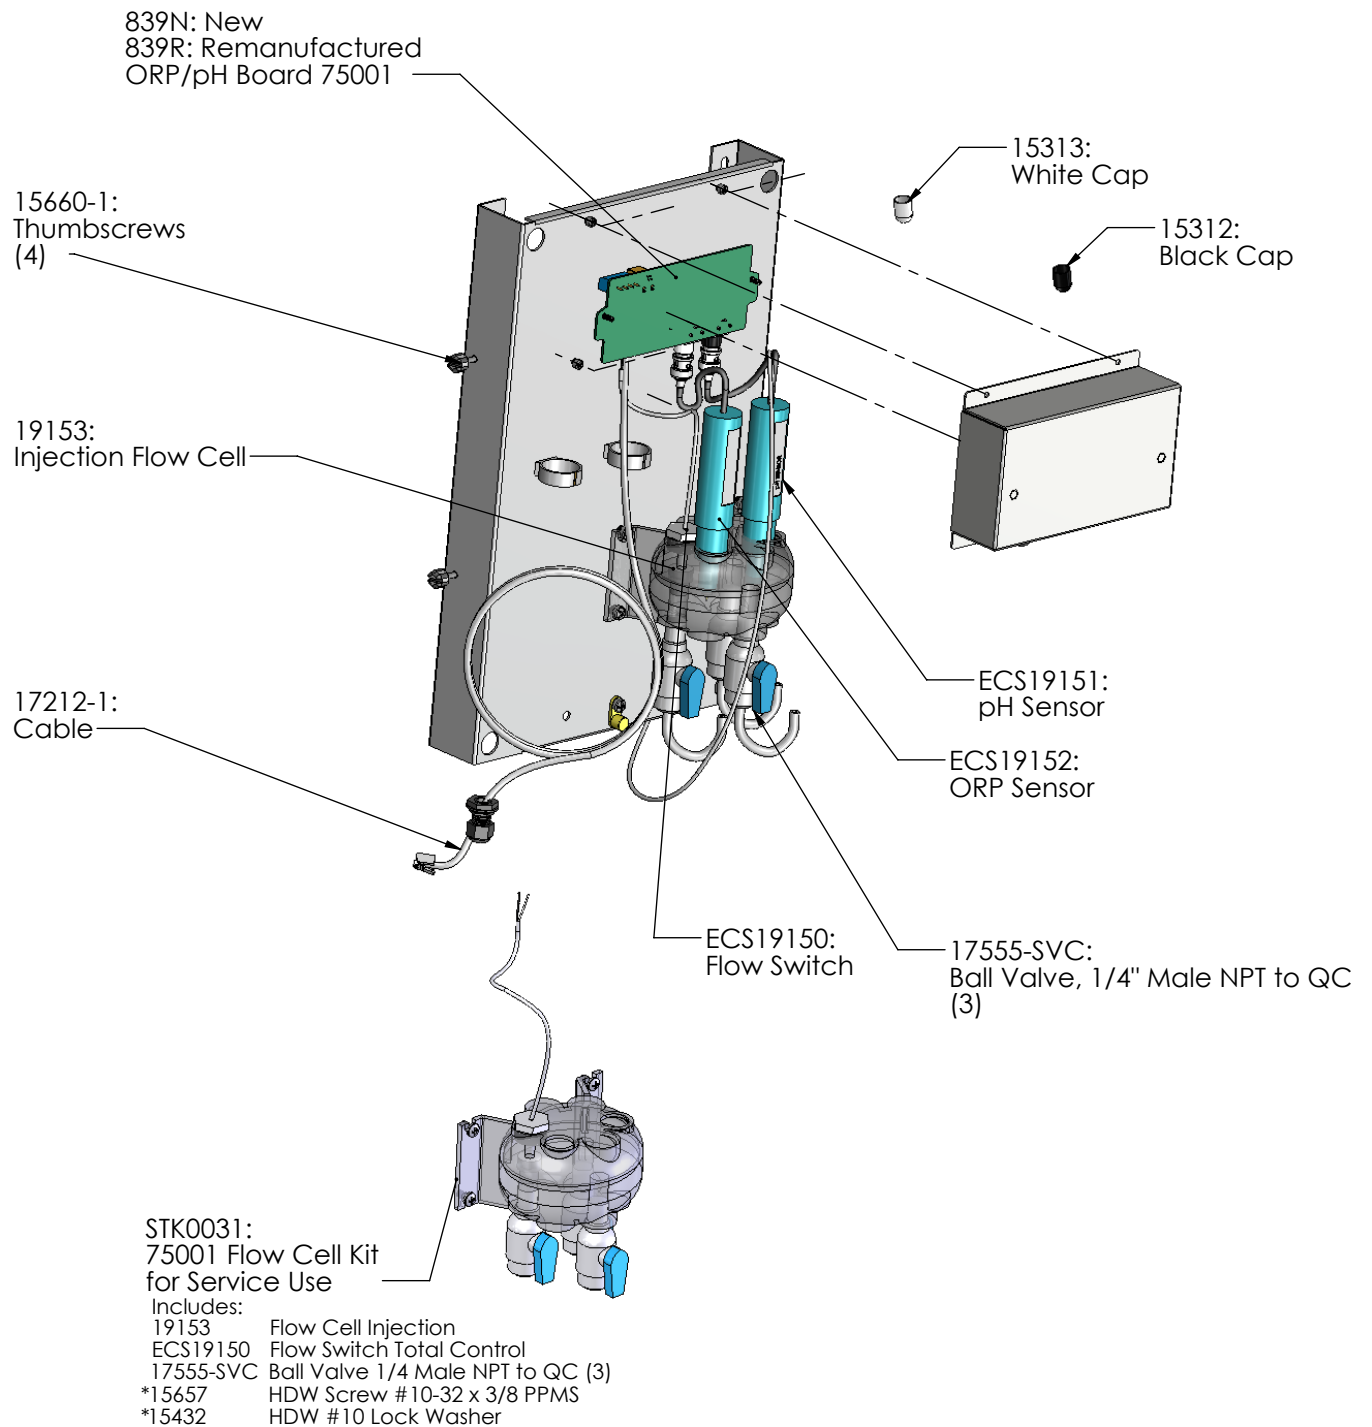

Total Control
75001

75001 Pool Chemistry Controller Parts

*Cannot be ordered separately