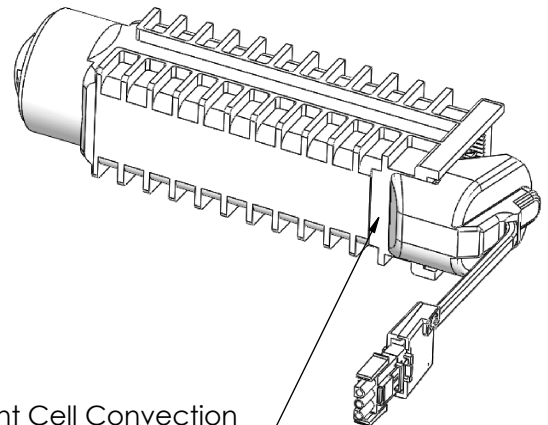

MULTIPLE SYSTEM MANIFOLD

For Use With Dual Power Supply Systems

Total Control

PART #	DESCRIPTION	PAGE #
941-215C-A	Manifold Commercial with 2 PPC5MF Cells	68
938-SC	Spacer Cell for Maintenance	69
To convert from dual to triple system, add PLA0046, PPC5MF and Power Supply of choice, ST-220/DIG-220 /75003, typically ST-220 is used.		

Total Control

CELL OPTIONS

PPC1:
PPC1 Replacement Cell with Female Unions

PPC1NU:
PPC1 Replacement Cell
with No Unions

PPC4:
PPC4 Replacement Cell
with Female Unions

PPC4NU:
PPC4 Replacement Cell
with No Unions

PPC5MLCC25:
PPC5 Replacement Cell Convection
(MATE-N-LOK)
25 ft Cord

MANIFOLD ACCESSORIES/TOOLS

Total Control

996:
Cap Kit

996 Shown on Manifold
Base Assembly

Total Control MANIFOLD ACCESSORIES/TOOLS

19073:
Union Kit
Includes:
312-A-SVC Union Nut
312-F Union Half, 2" Spigot/1.5" Slip X Female Union
19070-0 1-1/2" O-Ring
312-C-SVC Union Half, 1.5" Slip/2" Spigot x Male Thread Union