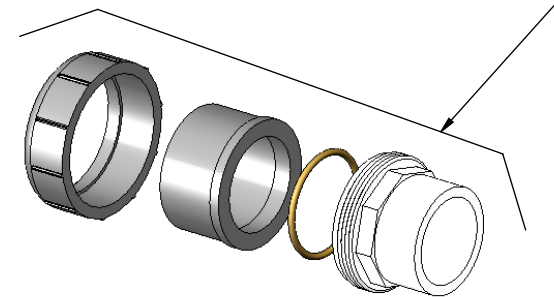

PPC5MLCC25:
PPC5 Replacement Cell Convection
(MATE-N-LOK)
25 ft Cord

MANIFOLD ACCESSORIES/TOOLS

Total Control

996:
Cap Kit

996 Shown on Manifold
Base Assembly

Total Control MANIFOLD ACCESSORIES/TOOLS

19073:
Union Kit
Includes:
312-A-SVC Union Nut
312-F Union Half, 2" Spigot/1.5" Slip X Female Union
19070-0 1-1/2" O-Ring
312-C-SVC Union Half, 1.5" Slip/2" Spigot x Male Thread Union

19070:
Union Kit
Includes:
312-A-SVC Union Nut
312-B-SVC Union Half, 2" Slip x Female Union
19070-0 1-1/2" O-Ring
312-C-SVC Union Half, 1.5" Slip/2" Spigot x Male Thread Union

PLS2627:
Union Kit
Includes:
312-A-SVC Union Nut
312-B-SVC Union Half, 2" Slip x Female Union
312-D Union Half, 2" Slip x Male Thread Union (with O-Ring 19069-0)

or
PLS0001:
Union Kit-Pack of 10 PLS2627

PLA0113:
Cell Cleaning Kit (Male)

STK0048:
Cracked Union Nut Service Kit

2576:
Metric Adapter
63mm ID Slip x 2" Spigot
Quantity of 2 Needed
Included in Metric Kits
ONLY (Not Glued)