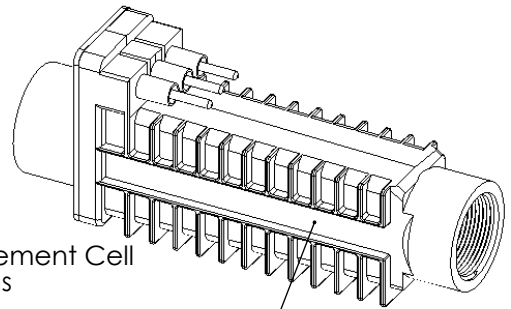

MULTIPLE SYSTEM MANIFOLD

For Use With Dual Power Supply Systems

Total Control

PART #	DESCRIPTION	PAGE #
941-215C-A	Manifold Commercial with 2 PPC5MF Cells	68
938-SC	Spacer Cell for Maintenance	69
To convert from dual to triple system, add PLA0046, PPC5MF and Power Supply of choice, ST-220/DIG-220 /75003, typically ST-220 is used.		

Total Control

CELL OPTIONS

PPC1:
PPC1 Replacement Cell with Female Unions

PPC1NU:
PPC1 Replacement Cell
with No Unions

PPC4:
PPC4 Replacement Cell
with Female Unions

PPC4NU:
PPC4 Replacement Cell
with No Unions

PPC5MLCC25:
PPC5 Replacement Cell Convection
(MATE-N-LOK)
25 ft Cord

MANIFOLD ACCESSORIES/TOOLS

Total Control

996:
Cap Kit

996 Shown on Manifold
Base Assembly

Total Control MANIFOLD ACCESSORIES/TOOLS

19073:
Union Kit
Includes:
312-A-SVC Union Nut
312-F Union Half, 2" Spigot/1.5" Slip X Female Union
19070-0 1-1/2" O-Ring
312-C-SVC Union Half, 1.5" Slip/2" Spigot x Male Thread Union