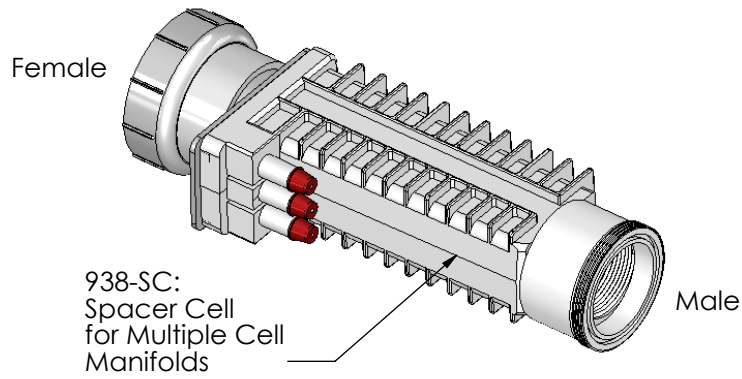

PPC5:
PPC5 Replacement Cell
with Female Unions
(Commercial)
for Single Cell Manifold

PPC5NU:
PPC5 Replacement Cell with
No Unions (Commercial)

PPC5MF:
PPC5 Replacement Cell
Male/Female Unions
(Commercial)
for Multiple Cell Manifold

PPC5MLCC25:
PPC5 Replacement Cell Convection
(MATE-N-LOK)
25 ft Cord

MANIFOLD ACCESSORIES/TOOLS

Total Control

996:
Cap Kit

996 Shown on Manifold
Base Assembly

Total Control MANIFOLD ACCESSORIES/TOOLS

19073:
Union Kit
Includes:
312-A-SVC Union Nut
312-F Union Half, 2" Spigot/1.5" Slip X Female Union
19070-0 1-1/2" O-Ring
312-C-SVC Union Half, 1.5" Slip/2" Spigot x Male Thread Union