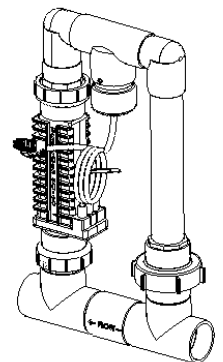

Single System Manifold