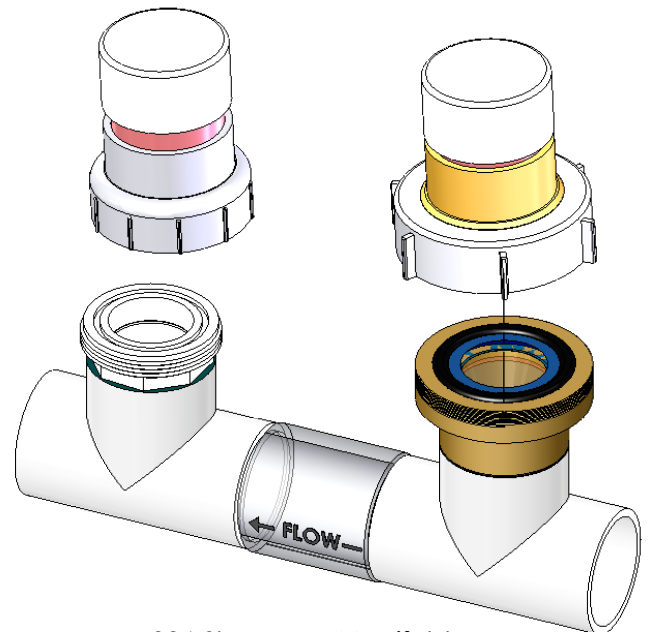

PPC5:
PPC5 Replacement Cell
with Female Unions
(Commercial)
for Single Cell Manifold

PPC5NU:
PPC5 Replacement Cell with
No Unions (Commercial)

PPC5MF:
PPC5 Replacement Cell
Male/Female Unions
(Commercial)
for Multiple Cell Manifold

PPC5MLCC25:
PPC5 Replacement Cell Convection
(MATE-N-LOK)
25 ft Cord

MANIFOLD ACCESSORIES/TOOLS

Total Control

996:
Cap Kit

996 Shown on Manifold
Base Assembly

Total Control MANIFOLD ACCESSORIES/TOOLS

19073:
Union Kit
Includes:
312-A-SVC Union Nut
312-F Union Half, 2" Spigot/1.5" Slip X Female Union
19070-0 1-1/2" O-Ring
312-C-SVC Union Half, 1.5" Slip/2" Spigot x Male Thread Union

19070:
Union Kit
Includes:
312-A-SVC Union Nut
312-B-SVC Union Half, 2" Slip x Female Union
19070-0 1-1/2" O-Ring
312-C-SVC Union Half, 1.5" Slip/2" Spigot x Male Thread Union

PLS2627:
Union Kit
Includes:
312-A-SVC Union Nut
312-B-SVC Union Half, 2" Slip x Female Union
312-D Union Half, 2" Slip x Male Thread Union (with O-Ring 19069-0)