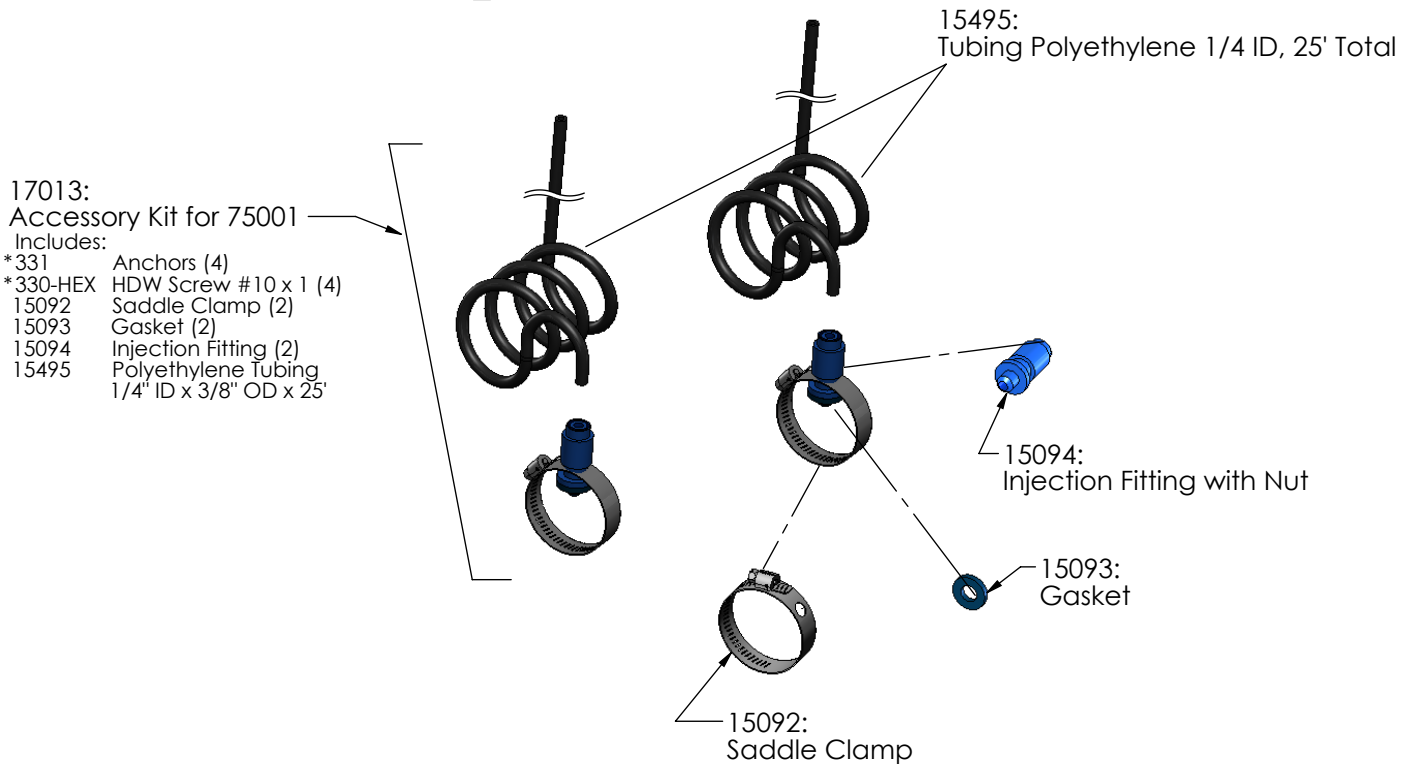

75001 Pool Chemistry Controller Parts

**Total Control
75001**

*Cannot be ordered separately