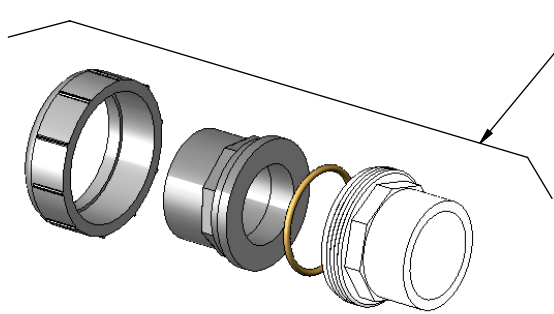

PPC5MLCC25:
PPC5 Replacement Cell Convection
(MATE-N-LOK)
25 ft Cord

MANIFOLD ACCESSORIES/TOOLS

Total Control

996:
Cap Kit

996 Shown on Manifold
Base Assembly

Total Control MANIFOLD ACCESSORIES/TOOLS

19073:
Union Kit
Includes:
312-A-SVC Union Nut
312-F Union Half, 2" Spigot/1.5" Slip X Female Union
19070-0 1-1/2" O-Ring
312-C-SVC Union Half, 1.5" Slip/2" Spigot x Male Thread Union

19070:
Union Kit
Includes:
312-A-SVC Union Nut
312-B-SVC Union Half, 2" Slip x Female Union
19070-0 1-1/2" O-Ring
312-C-SVC Union Half, 1.5" Slip/2" Spigot x Male Thread Union

PLS2627:
Union Kit
Includes:
312-A-SVC Union Nut
312-B-SVC Union Half, 2" Slip x Female Union
312-D Union Half, 2" Slip x Male Thread Union (with O-Ring 19069-0)

or
PLS0001:
Union Kit-Pack of 10 PLS2627

PLA0113:
Cell Cleaning Kit (Male)

STK0048:
Cracked Union Nut Service Kit

2576:
Metric Adapter
63mm ID Slip x 2" Spigot
Quantity of 2 Needed
Included in Metric Kits
ONLY (Not Glued)