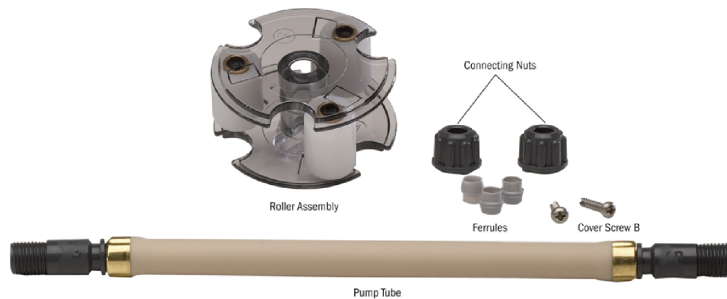

M100A6:
Stenner 45MP Gear Motor 120V/60Hz 10' Power Cord
M101A6:
Stenner 45MP Gear Motor 220V/60Hz 10' Power Cord
M102A6:
Stenner 45MP Gear Motor 230V/50Hz 10' Power Cord

STK0088:
Stenner Pump #1 Head Service Kit