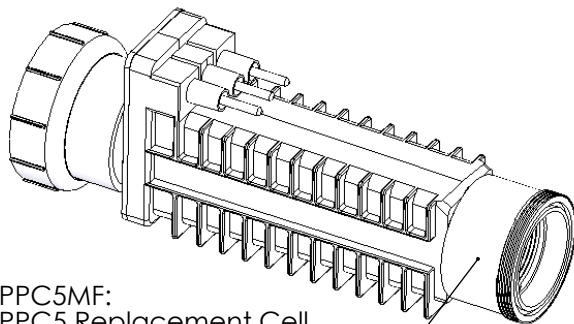

MULTIPLE SYSTEM MANIFOLD

For Use With Dual Power Supply Systems

Total Control

PART #	DESCRIPTION	PAGE #
941-215C-A	Manifold Commercial with 2 PPC5MF Cells	68
938-SC	Spacer Cell for Maintenance	69
To convert from dual to triple system, add PLA0046, PPC5MF and Power Supply of choice, ST-220/DIG-220 /75003, typically ST-220 is used.		

Total Control

CELL OPTIONS

PPC1:
PPC1 Replacement Cell with Female Unions

PPC1NU:
PPC1 Replacement Cell
with No Unions

PPC4:
PPC4 Replacement Cell
with Female Unions

PPC4NU:
PPC4 Replacement Cell
with No Unions

PPC5:
PPC5 Replacement Cell
with Female Unions
(Commercial)
for Single Cell Manifold

PPC5NU:
PPC5 Replacement Cell with
No Unions (Commercial)

PPC5MF:
PPC5 Replacement Cell
Male/Female Unions
(Commercial)
for Multiple Cell Manifold

PPC5MLCC25:
PPC5 Replacement Cell Convection
(MATE-N-LOK)
25 ft Cord

MANIFOLD ACCESSORIES/TOOLS

Total Control

996:
Cap Kit

996 Shown on Manifold
Base Assembly

Total Control MANIFOLD ACCESSORIES/TOOLS

19073:
Union Kit
Includes:
312-A-SVC Union Nut
312-F Union Half, 2" Spigot/1.5" Slip X Female Union
19070-0 1-1/2" O-Ring
312-C-SVC Union Half, 1.5" Slip/2" Spigot x Male Thread Union