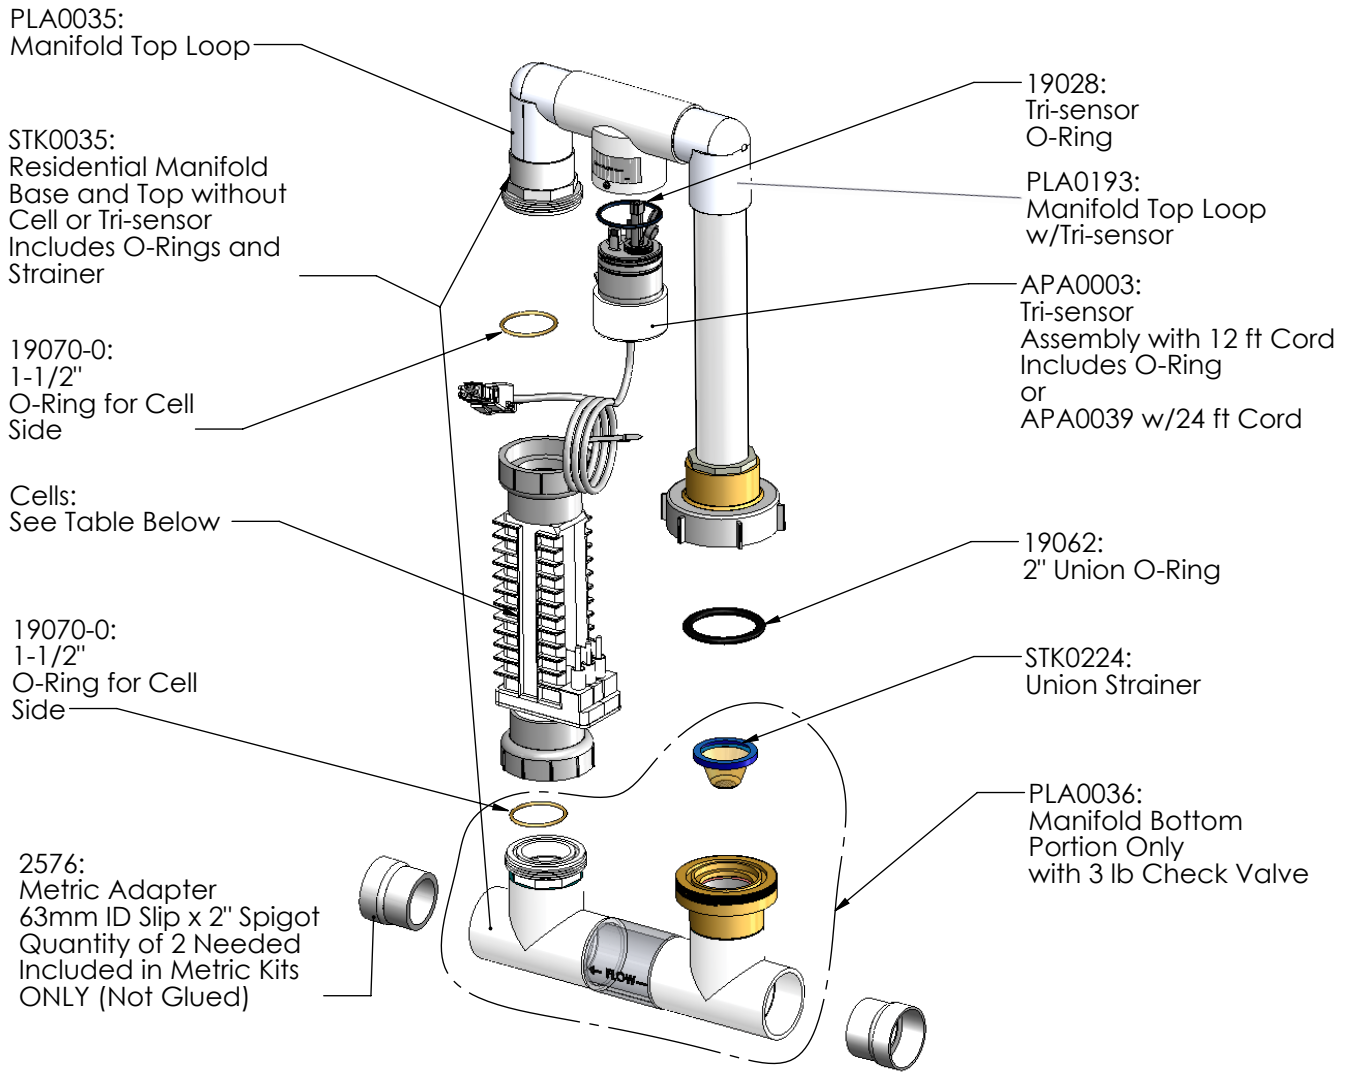

LBP0116:
Label, 75003
Control Panel

LBP0135:
Label, Front Panel
for 75003

952-SVC:
Cell Cord 12 ft with 3 Pin MATE-N-LOK Connector
Included with 75003

or

952-24:
Cell Cord 24 ft

19050:
Red Protective Cap

*Cannot be ordered separately

75003 Power Supply Parts

**Total Control
75003**

*Cannot be ordered separately

SINGLE SYSTEM MANIFOLDS

PART #	DESCRIPTION	PAGE
PPM1	Manifold Assy with PPC1 Cell	68
PPM3	Manifold Assy with PPC3 Cell	68
PPM4	Manifold Assy with PPC4 Cell	68
PPM5	Manifold Assy with PPC5 Cell	68
PPM1M	Manifold Assy with PPC1 Cell and Metric Adapters	68
PPM3M	Manifold Assy with PPC3 Cell and Metric Adapters	68
PPM4M	Manifold Assy with PPC4 Cell and Metric Adapters	68
PPM5M	Manifold Assy with PPC5 Cell and Metric Adapters	68
APK0006	Spacer Cell for Maintenance	69

MULTIPLE SYSTEM MANIFOLD

For Use With Dual Power Supply Systems

Total Control

PART #	DESCRIPTION	PAGE #
941-215C-A	Manifold Commercial with 2 PPC5MF Cells	68
938-SC	Spacer Cell for Maintenance	69
To convert from dual to triple system, add PLA0046, PPC5MF and Power Supply of choice, ST-220/DIG-220 /75003, typically ST-220 is used.		

75018:
Stenner Pump #1 Head Replacement