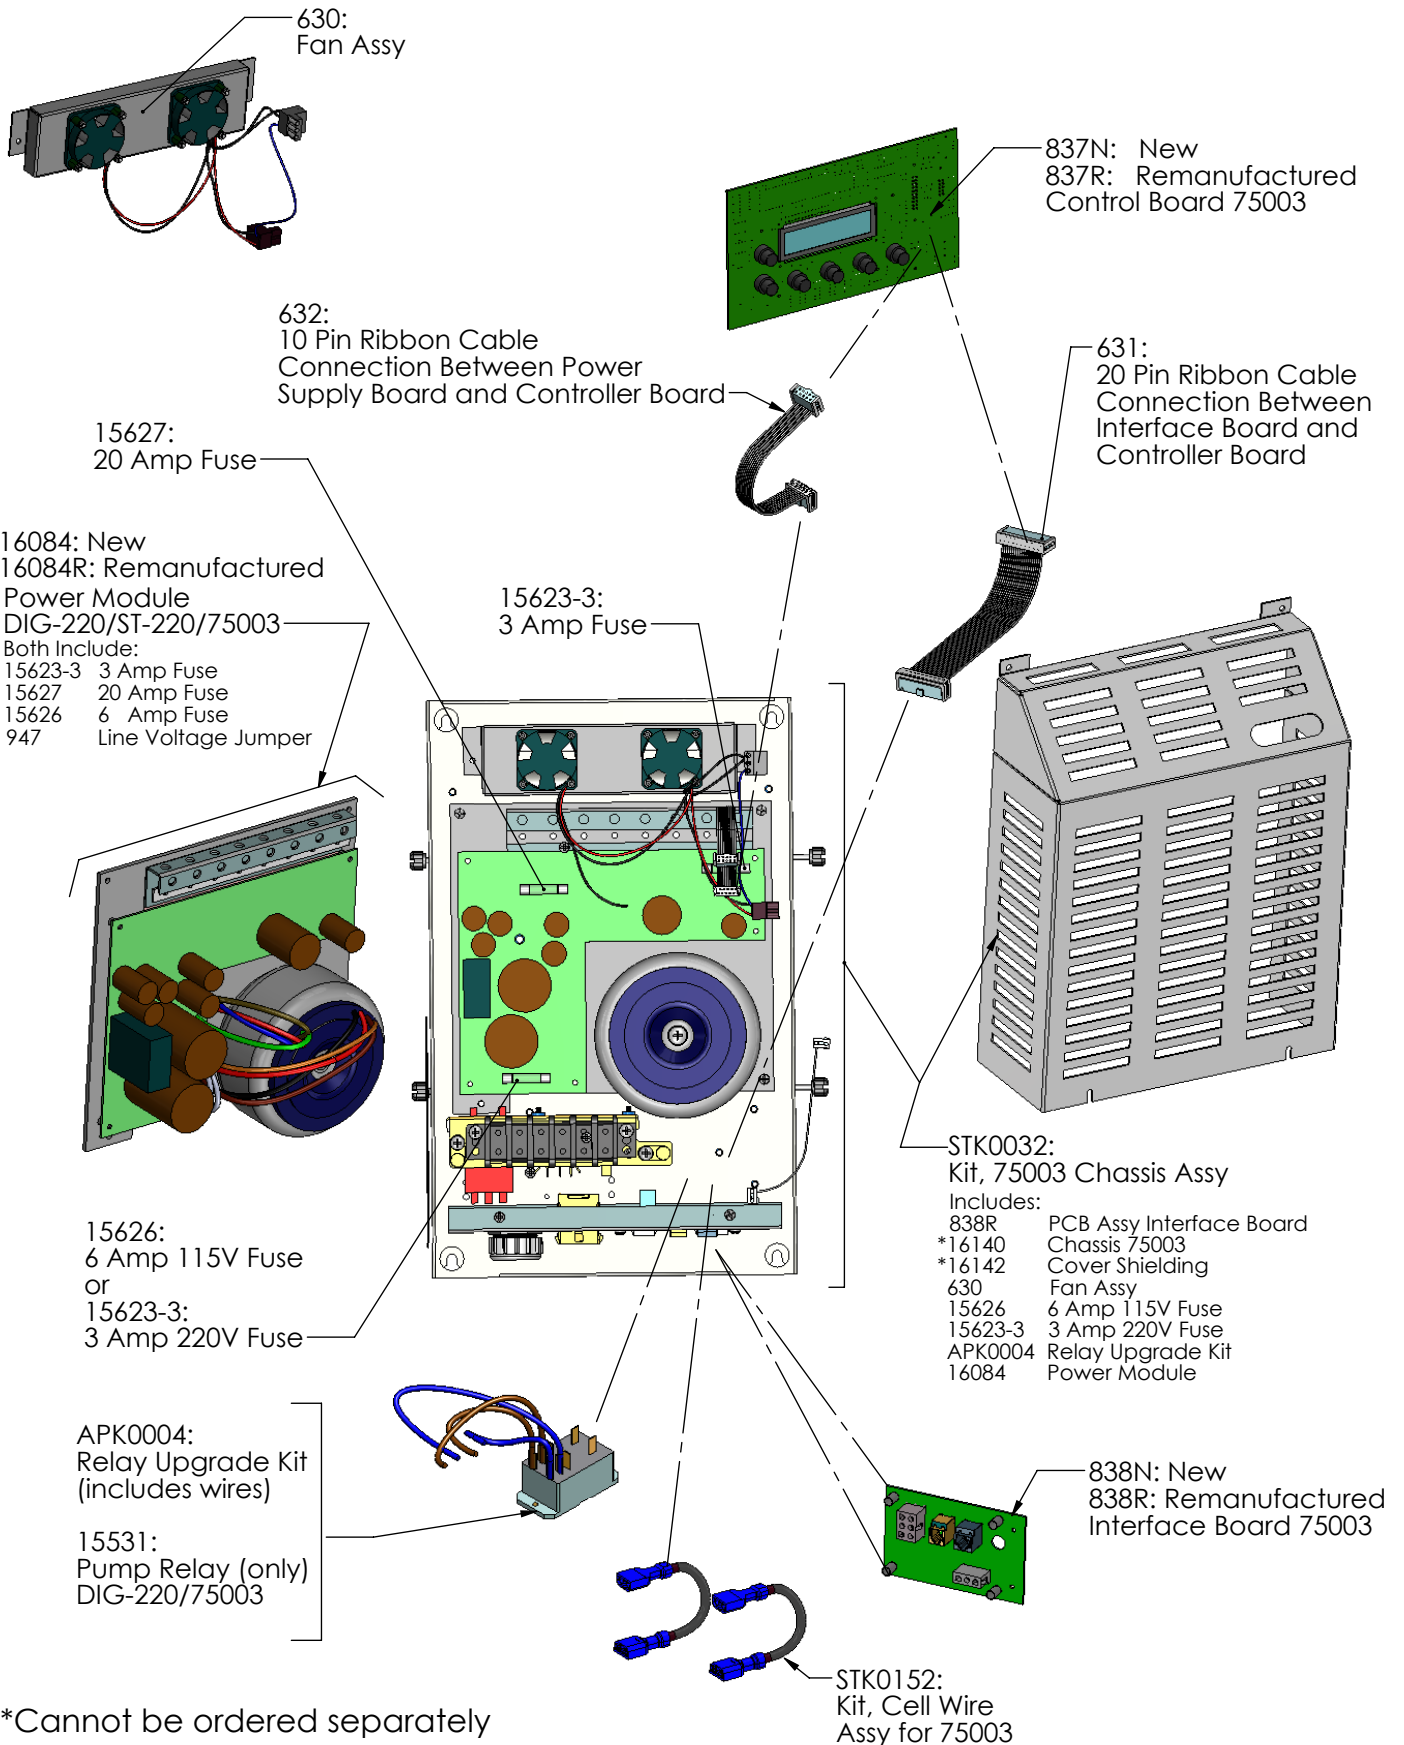

Dual System Manifold

**Total Control
75003**

75003 Power Supply Parts

15660-1:
Thumbscrews
(4)

16243:
Cover Assy 75003

Includes:

- *16265 Cover for 75003
- *16266 Door for 75003
- 15660-1 Black Hybrid Fasteners
- LBP0116 Label, 75003 Control Panel
- LBP0135 Label, Front Panel for 75003
- *18251/DIG-L1 Label, 75003 Bullets
- *18251/DIG-R3 Label, 75003 Bullets
- *FAP0094 Screw, 4 X 1/2 Pan Phillips
- *18330 Label, Data Plate
- *18329 Label, Wiring Diagram

LBP0116:
Label, 75003
Control Panel

LBP0135:
Label, Front Panel
for 75003

952-SVC:
Cell Cord 12 ft with 3 Pin MATE-N-LOK Connector
Included with 75003

or

952-24:
Cell Cord 24 ft

19050:
Red Protective Cap

*Cannot be ordered separately

75003 Power Supply Parts

**Total Control
75003**

*Cannot be ordered separately

SINGLE SYSTEM MANIFOLDS

PART #	DESCRIPTION	PAGE
PPM1	Manifold Assy with PPC1 Cell	68
PPM3	Manifold Assy with PPC3 Cell	68
PPM4	Manifold Assy with PPC4 Cell	68
PPM5	Manifold Assy with PPC5 Cell	68
PPM1M	Manifold Assy with PPC1 Cell and Metric Adapters	68
PPM3M	Manifold Assy with PPC3 Cell and Metric Adapters	68
PPM4M	Manifold Assy with PPC4 Cell and Metric Adapters	68
PPM5M	Manifold Assy with PPC5 Cell and Metric Adapters	68
APK0006	Spacer Cell for Maintenance	69

MULTIPLE SYSTEM MANIFOLD

For Use With Dual Power Supply Systems

Total Control

PART #	DESCRIPTION	PAGE #
941-215C-A	Manifold Commercial with 2 PPC5MF Cells	68
938-SC	Spacer Cell for Maintenance	69
To convert from dual to triple system, add PLA0046, PPC5MF and Power Supply of choice, ST-220/DIG-220 /75003, typically ST-220 is used.		