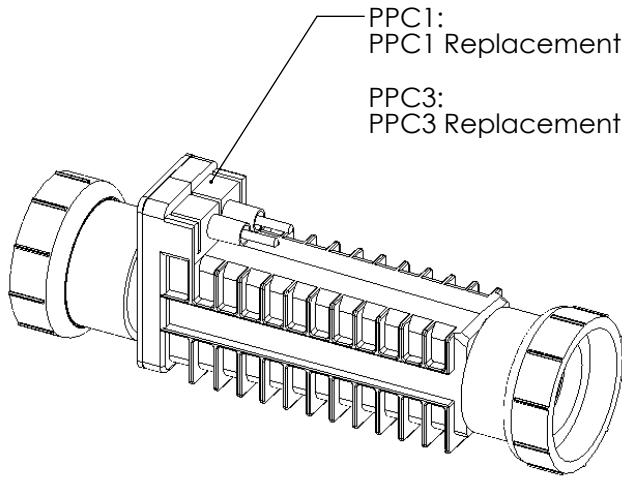

MULTIPLE SYSTEM MANIFOLD

For Use With Dual Power Supply Systems

Total Control

PART #	DESCRIPTION	PAGE #
941-215C-A	Manifold Commercial with 2 PPC5MF Cells	68
938-SC	Spacer Cell for Maintenance	69
To convert from dual to triple system, add PLA0046, PPC5MF and Power Supply of choice, ST-220/DIG-220 /75003, typically ST-220 is used.		

Total Control

CELL OPTIONS

PPC1:
PPC1 Replacement Cell with Female Unions

PPC1NU:
PPC1 Replacement Cell
with No Unions

PPC4:
PPC4 Replacement Cell
with Female Unions

PPC4NU:
PPC4 Replacement Cell
with No Unions