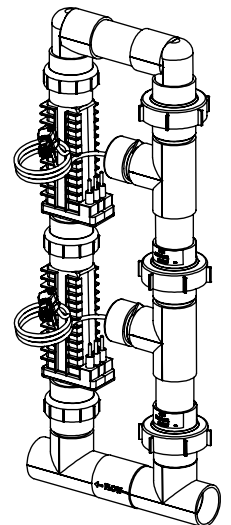

Stenner Pump/Tank

Single System Manifold Types

PART #	DESCRIPTION	PAGE #
PPM1	Manifold Assy with PPC1 Cell	66
PPM3	Manifold Assy with PPC3 Cell	66
PPM4	Manifold Assy with PPC4 Cell	66
PPM5	Manifold Assy with PPC5 Cell	66
PPM1M	Manifold Assy with PPC1 Cell and Metric Adapters	66
PPM3M	Manifold Assy with PPC3 Cell and Metric Adapters	66
PPM4M	Manifold Assy with PPC4 Cell and Metric Adapters	66
PPM5M	Manifold Assy with PPC5 Cell and Metric Adapters	66
APK0006	Spacer Cell for Maintenance	69

Single System Manifold

75008:
Acid Feeder Relay Box
(Note: Required if 75003
internal relay is used for
another function, such
as pump control)

Dual System Manifold Types

PART #	DESCRIPTION	PAGE #
941-215C-A	Manifold Commercial	67
938-SC	Spacer Cell	69

Dual System Manifold

**Total Control
75003**

75003 Power Supply Parts

15660-1:
Thumbscrews
(4)

16243:
Cover Assy 75003

Includes:

- *16265 Cover for 75003
- *16266 Door for 75003
- 15660-1 Black Hybrid Fasteners
- LBP0116 Label, 75003 Control Panel
- LBP0135 Label, Front Panel for 75003
- *18251/DIG-L1 Label, 75003 Bullets
- *18251/DIG-R3 Label, 75003 Bullets
- *FAP0094 Screw, 4 X 1/2 Pan Phillips
- *18330 Label, Data Plate
- *18329 Label, Wiring Diagram

75018:
Stenner Pump #1 Head Replacement