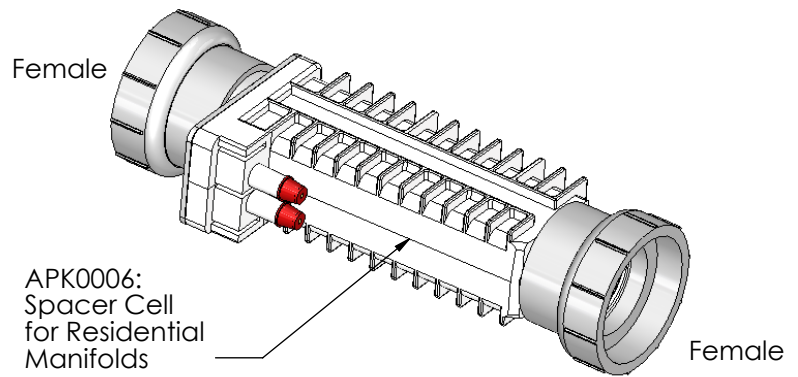

PPC5:
PPC5 Replacement Cell
with Female Unions
(Commercial)
for Single Cell Manifold

PPC5NU:
PPC5 Replacement Cell with
No Unions (Commercial)

PPC5MF:
PPC5 Replacement Cell
Male/Female Unions
(Commercial)
for Multiple Cell Manifold

PPC5MLCC25:
PPC5 Replacement Cell Convection
(MATE-N-LOK)
25 ft Cord

MANIFOLD ACCESSORIES/TOOLS

Total Control

996:
Cap Kit

996 Shown on Manifold
Base Assembly

Total Control MANIFOLD ACCESSORIES/TOOLS

19073:
Union Kit
Includes:
312-A-SVC Union Nut
312-F Union Half, 2" Spigot/1.5" Slip X Female Union
19070-0 1-1/2" O-Ring
312-C-SVC Union Half, 1.5" Slip/2" Spigot x Male Thread Union

19070:
Union Kit
Includes:
312-A-SVC Union Nut
312-B-SVC Union Half, 2" Slip x Female Union
19070-0 1-1/2" O-Ring
312-C-SVC Union Half, 1.5" Slip/2" Spigot x Male Thread Union

PLS2627:
Union Kit
Includes:
312-A-SVC Union Nut
312-B-SVC Union Half, 2" Slip x Female Union
312-D Union Half, 2" Slip x Male Thread Union (with O-Ring 19069-0)