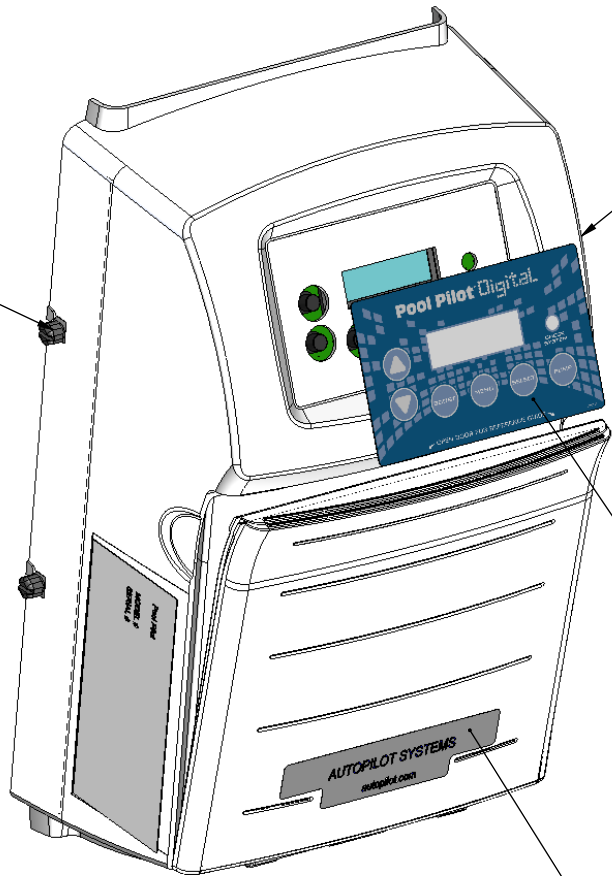

Single System Manifold

75008:
Acid Feeder Relay Box
(Note: Required if 75003
internal relay is used for
another function, such
as pump control)

Dual System Manifold Types

PART #	DESCRIPTION	PAGE #
941-215C-A	Manifold Commercial	67
938-SC	Spacer Cell	69

Dual System Manifold

**Total Control
75003**

75003 Power Supply Parts

15660-1:
Thumbscrews
(4)

16243:
Cover Assy 75003

Includes:

- *16265 Cover for 75003
- *16266 Door for 75003
- 15660-1 Black Hybrid Fasteners
- LBP0116 Label, 75003 Control Panel
- LBP0135 Label, Front Panel for 75003
- *18251/DIG-L1 Label, 75003 Bullets
- *18251/DIG-R3 Label, 75003 Bullets
- *FAP0094 Screw, 4 X 1/2 Pan Phillips
- *18330 Label, Data Plate
- *18329 Label, Wiring Diagram

LBP0116:
Label, 75003
Control Panel

LBP0135:
Label, Front Panel
for 75003

952-SVC:
Cell Cord 12 ft with 3 Pin MATE-N-LOK Connector
Included with 75003

or

952-24:
Cell Cord 24 ft

19050:
Red Protective Cap

*Cannot be ordered separately