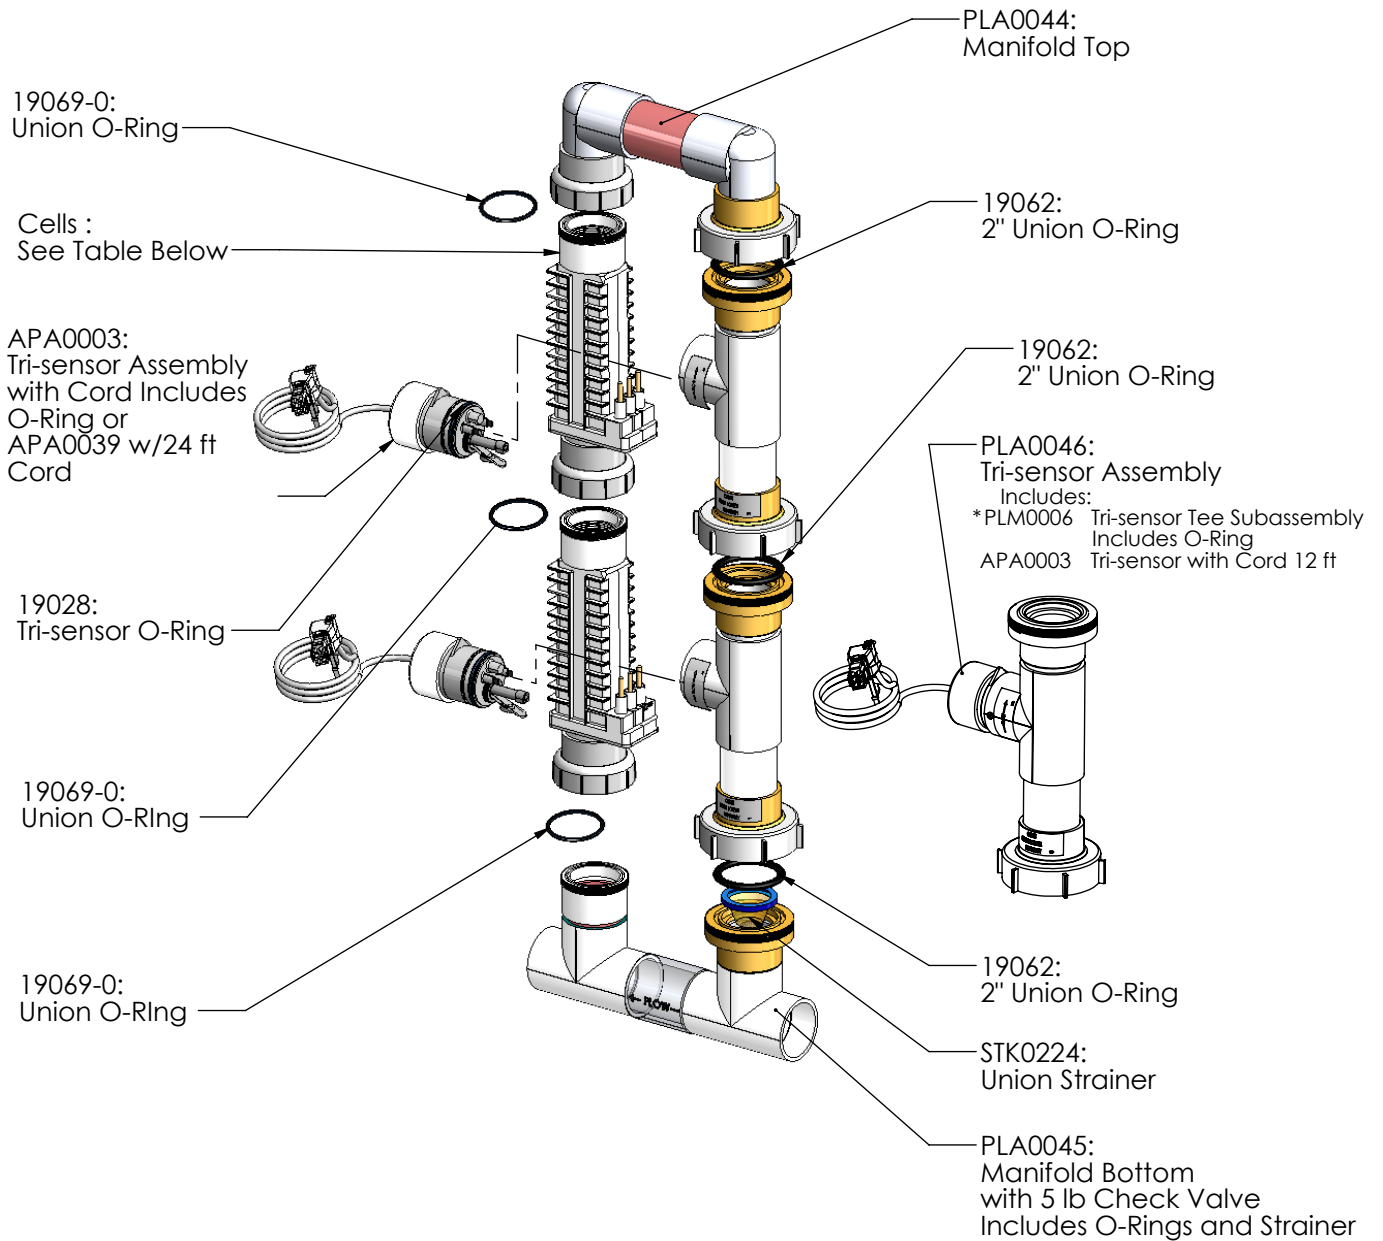

75003 Power Supply Parts

**Total Control
75003**

*Cannot be ordered separately

SINGLE SYSTEM MANIFOLDS

PART #	DESCRIPTION	PAGE
PPM1	Manifold Assy with PPC1 Cell	68
PPM3	Manifold Assy with PPC3 Cell	68
PPM4	Manifold Assy with PPC4 Cell	68
PPM5	Manifold Assy with PPC5 Cell	68
PPM1M	Manifold Assy with PPC1 Cell and Metric Adapters	68
PPM3M	Manifold Assy with PPC3 Cell and Metric Adapters	68
PPM4M	Manifold Assy with PPC4 Cell and Metric Adapters	68
PPM5M	Manifold Assy with PPC5 Cell and Metric Adapters	68
APK0006	Spacer Cell for Maintenance	69

MULTIPLE SYSTEM MANIFOLD

For Use With Dual Power Supply Systems

Total Control

PART #	DESCRIPTION	PAGE #
941-215C-A	Manifold Commercial with 2 PPC5MF Cells	68
938-SC	Spacer Cell for Maintenance	69
To convert from dual to triple system, add PLA0046, PPC5MF and Power Supply of choice, ST-220/DIG-220 /75003, typically ST-220 is used.		

75018:
Stenner Pump #1 Head Replacement