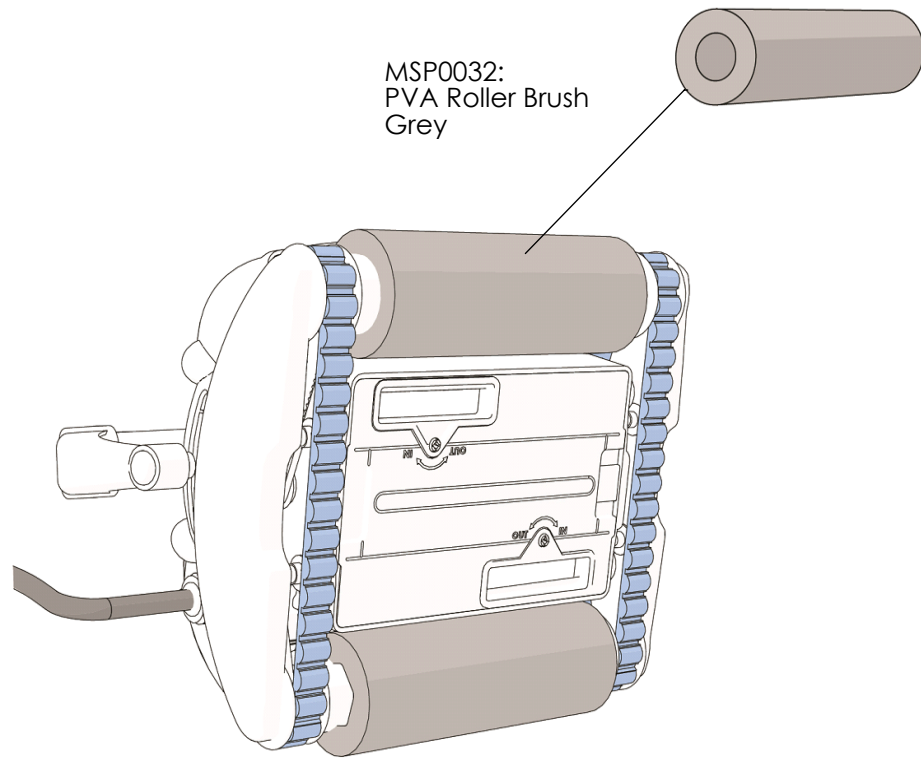

AquaClean

AQUACLEAN PLUS

Replacement Parts

ACLEAN5