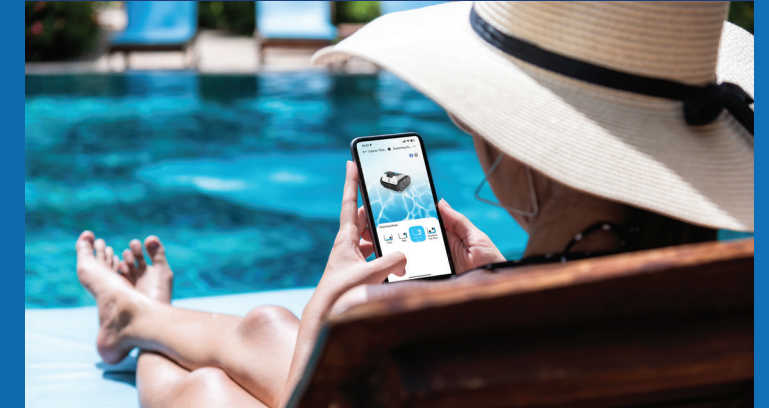

**PRECISION REDEFINED:  
INTELLIGENT PATH PLANNING**

Embrace efficiency with AquaClean's dual path planning. Seamlessly switching between A-star and wall-climbing paths, coupled with advanced sensors and gyroscopes, this robotic pool cleaner navigates your pool with unrivaled precision.

**UNMATCHED  
SUCTION POWER**

Say goodbye to debris headaches! The AquaClean Cordless Robotic Pool Cleaner boasts a triple-motor system with unparalleled suction strength, effortlessly devouring sand, leaves, twigs, dirt, and even larger debris. With its wider suction mouth, achieve efficient cleaning in a single pass, saving you valuable time and energy.

**INGENIOUS APP  
INTEGRATION**

Mode Selection and Path Planning Capabilities. The AquaClean showcases an intelligent gyroscope-based path planning feature, seamlessly integrated with the WyBot app to offer various cleaning paths. Select from star, cross, or standard cleaning patterns tailored to your pool's shape, ensuring superior cleaning outcomes.