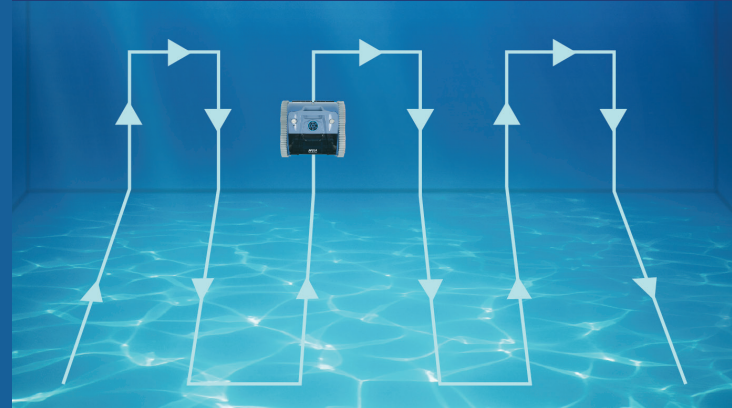

### DESIGNED FOR BRILLIANCE: FLOORS, WALLS, WATERLINE

Impeccably engineered with powerful and flexible scrubbing brushes and a four-wheel drive system, this powerhouse ascends walls and meticulously cleans floors, leaving your pool sparkling at every waterline.

**PRECISION REDEFINED:  
INTELLIGENT PATH PLANNING**

Embrace efficiency with AquaClean's dual path planning. Seamlessly switching between A-star and wall-climbing paths, coupled with advanced sensors and gyroscopes, this robotic pool cleaner navigates your pool with unrivaled precision.

**UNMATCHED  
SUCTION POWER**

Say goodbye to debris headaches! The AquaClean Cordless Robotic Pool Cleaner boasts a triple-motor system with unparalleled suction strength, effortlessly devouring sand, leaves, twigs, dirt, and even larger debris. With its wider suction mouth, achieve efficient cleaning in a single pass, saving you valuable time and energy.

**INGENIOUS APP  
INTEGRATION**

Mode Selection and Path Planning Capabilities. The AquaClean showcases an intelligent gyroscope-based path planning feature, seamlessly integrated with the WyBot app to offer various cleaning paths. Select from star, cross, or standard cleaning patterns tailored to your pool's shape, ensuring superior cleaning outcomes.