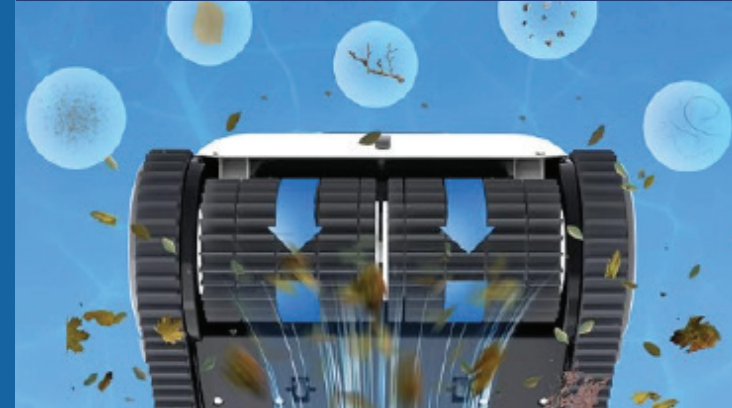

Click, drop, and let AquaClean take charge. Equipped with a best-in-class 8800mAh rechargeable battery, revel in up to 110 minutes of continuous cleaning for pools up to 60 feet. Plus, its rapid charging capability delivers a fully charged unit in just 4.5 hours, ensuring uninterrupted cleaning sessions.

**PRECISION REDEFINED:  
INTELLIGENT PATH PLANNING**

Embrace efficiency with AquaClean's dual path planning. Seamlessly switching between A-star and wall-climbing paths, coupled with advanced sensors and gyroscopes, this robotic pool cleaner navigates your pool with unrivaled precision.

**UNMATCHED  
SUCTION POWER**

Say goodbye to debris headaches! The AquaClean Cordless Robotic Pool Cleaner boasts a triple-motor system with unparalleled suction strength, effortlessly devouring sand, leaves, twigs, dirt, and even larger debris. With its wider suction mouth, achieve efficient cleaning in a single pass, saving you valuable time and energy.

**INGENIOUS APP  
INTEGRATION**

Mode Selection and Path Planning Capabilities. The AquaClean showcases an intelligent gyroscope-based path planning feature, seamlessly integrated with the WyBot app to offer various cleaning paths. Select from star, cross, or standard cleaning patterns tailored to your pool's shape, ensuring superior cleaning outcomes.